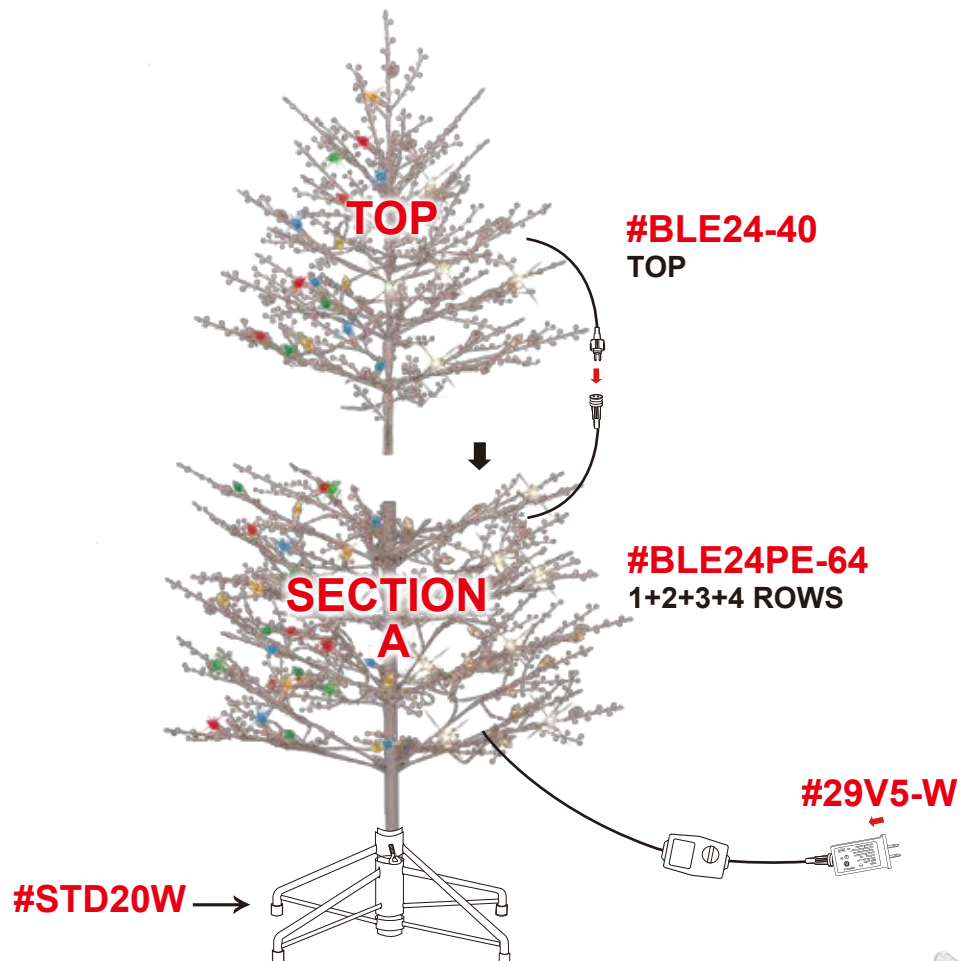

5' WHITE BERRY TREE

104 LED C4 COLOR CHOICE LTS

Total Amp. :0.11A Total Watt. :12.6W

#21531LC (CUL)

#SP21-W