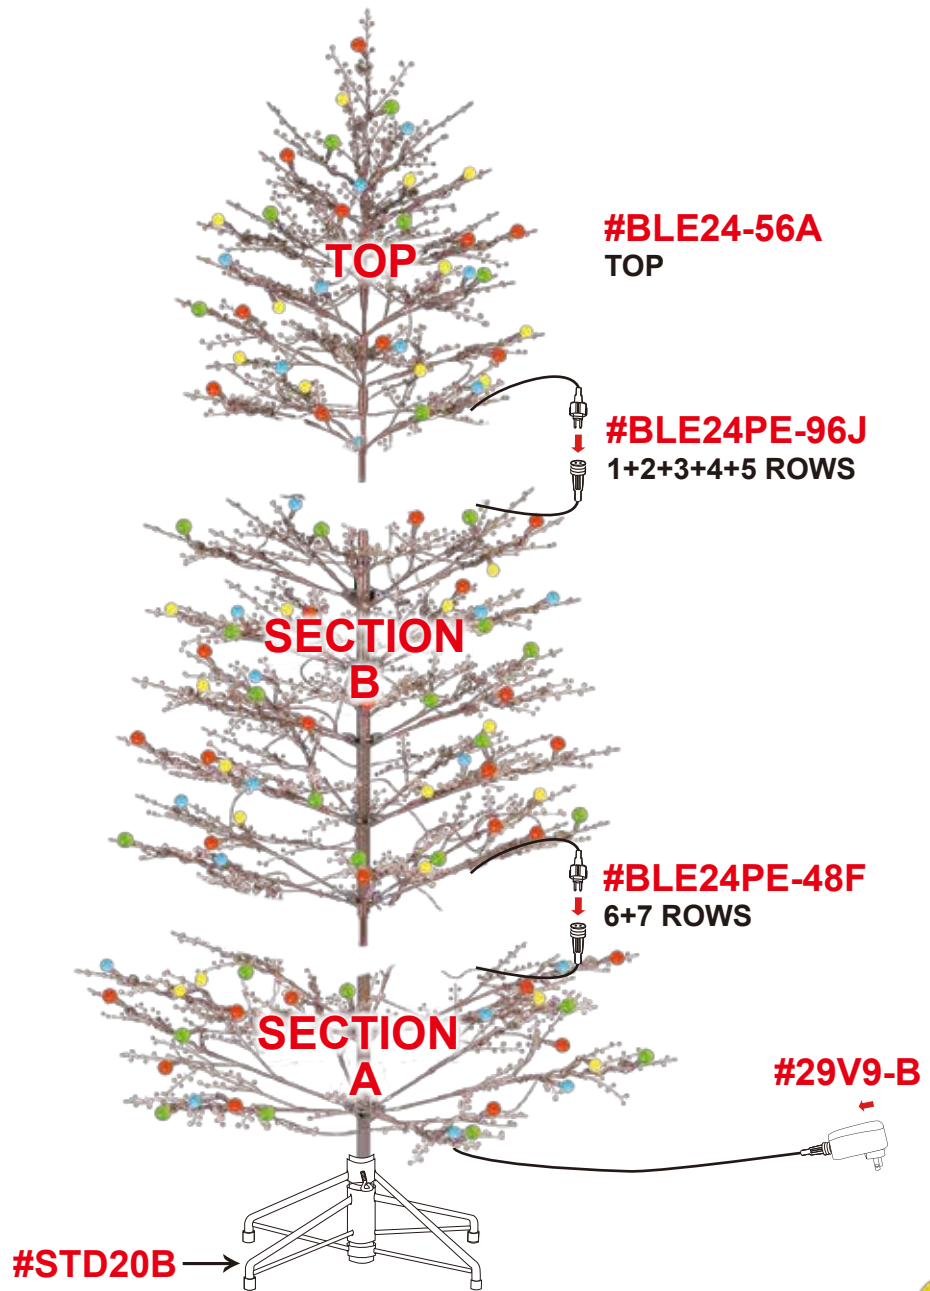

6.5' BROWN BERRY TREE

200 LED SUGAR PLUM LTS

Total Amp. :0.17A Total Watt. :20.4W

#23651

#SP12-B