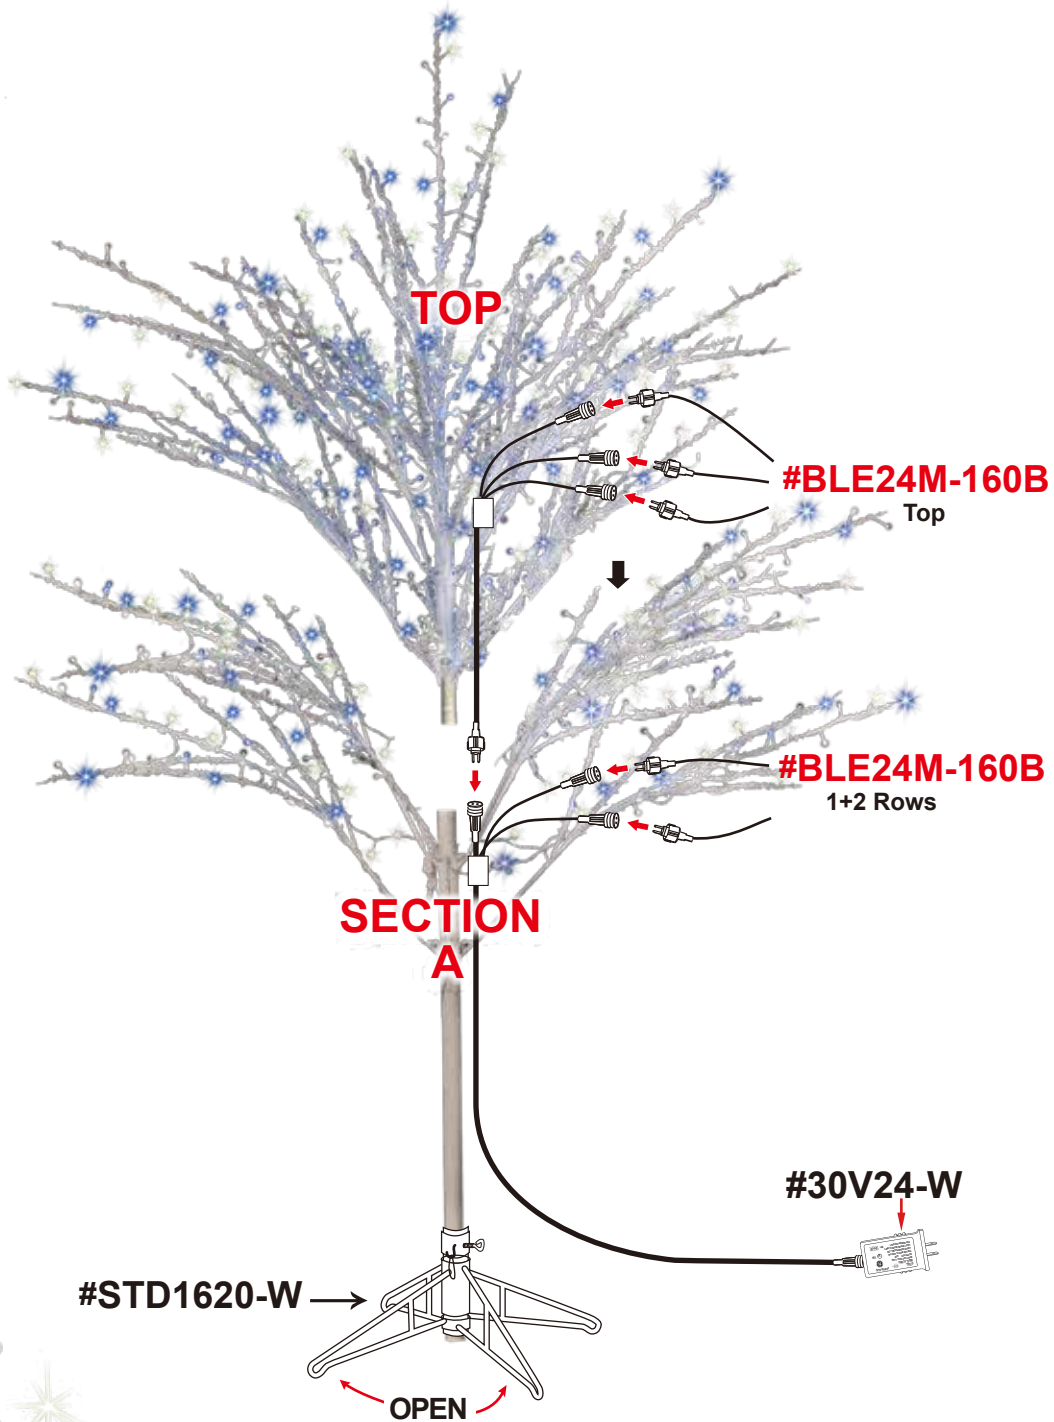

7.5' WHITE WILLOW TREE

800 LED MICRO BRIGHT LTS

0.43A / 51.6W

1 YEAR RETAILER
TS: TYPE D & E

#18106LC (CUL)

SKU# 1041706 / Rona# 44295013

UPC# 803993181066

NO SPARE BULB