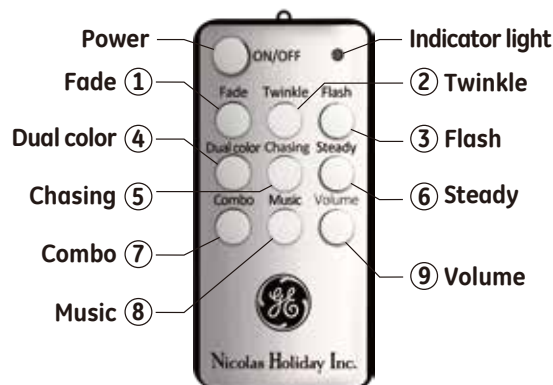

INSTRUCTION MANUAL FOR BLUETOOTH AND REMOTE CONTROL

CONTROL MODES: Bluetooth mode and RF (radio frequency) mode are two independent mode features and can only be used one mode at a time.

A. Bluetooth Mode:

Android & iOS system applicable. Operation: switch tree "ON". Turn on Bluetooth on your smart device and choose "Nicolas" to pair. When pairing is successfully made, you can now play music from your device.

Remote control is included in the product package. Remote control has various light effects & music functions.

Notes:

1. Bluetooth mode uses music from your device to play with the lights of the tree, so the 9 remote control functions will be unavailable under this mode. Bluetooth automatically disconnects when RF remote control is used.
2. Tree lights will change according to the default music or correspond to the music from the Bluetooth device.
3. Remote control includes **7 colors, 64 functions** and **8 pattern** combinations.
4. Each key corresponds to the chart below. Continue pressing the same key to cycle through all color selections.

Function Color	① Fade	② Twinkle	③ Flash	④ Dual Color	⑤ Chasing	⑥ Steady	⑦ Combo	⑧ Music	⑨ Volume
Red	•	•	•	• Warm white multi combo	• All Colors	•	• Auto	• All Music	• High
Green	•	•	•	• R/Gr	• Multi Chasing	•	• Layer Cascade	• Jolly Old Saint Nicholas	• Mid
Purple	•	•	•	• W/Bl	• R/G/W Chasing	•	• Up-down Wave	• 12 Days of Christmas	• Low
Blue	•	•	•	• W/R	• Patriotic Chasing	•	• Warm white multi combo	• Ding Dong Merrily On High	/
Gold	•	•	•	• Gr/Bl	/	•	• 3-speed Layer Chase	• Deck the Halls	/
White	•	•	•	• R/Go	/	•	• Warm white combo	• Carol of the Bells	/
Cool White	•	•	•	• Pu/Bl	/	•	• Multi combo	• We wish you a Merry Christmas	/
Multi	•	•	•	• W/Multi	/	•	/	• Nutcracker	/
Patriotic	•	•	•	/	/	•	/	• Jingle Bells	/