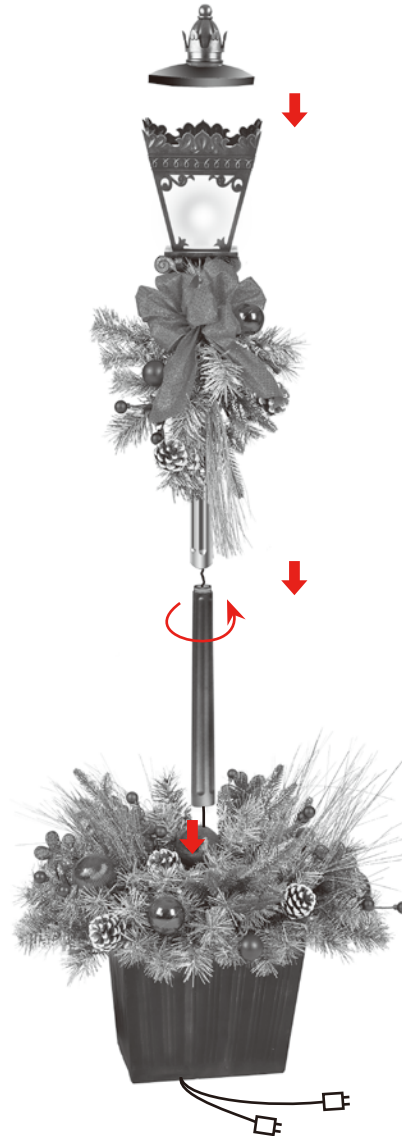

Please check back before contacting us for the most up-to-date schedule.

You may also visit us on the web at

www.geholidaylighting.com

Troubleshooting

- •If your lamp post does not illuminate, please check for any unlit, burned out or damaged bulbs. They must be replaced promptly in order to maintain the performance and life expectancy of your pre-lit lamp post.

Appelez notre numéro de service sans frais: 1-877-398-7337 et un représentant du service à la clientèle vous aidera. Notre centre de service à la clientèle est ouvert du lundi au vendredi, 10h à 19h (HNE). Durant la période des Fêtes, du 11 novembre au 23 décembre, nos heures de service sont les suivantes:

Lundi au vendredi, 8h à 20h (HNE)

Samedi et dimanche, 10h à 19h (HNE)

*Remarque : L'horaire peut changer en tout temps.

Veillez vérifier avant de nous contacter pour obtenir l'horaire à jour.

Vous pouvez également visiter notre site

Web au www.geholidaylighting.com

Dépannage

- Si lampadaire ne s'illumine pas, vérifiez si des ampoules sont éteintes, grillées ou endommagées. Si c'est le cas, remplacez-les rapidement afin de garantir le bon fonctionnement et la durée de vie de votre lampadaire illuminé.

GE is a trademark of General Electric Company and is under license by Nicolas Holiday Inc.

GE est une marque de commerce de la société General Electric Company et est utilisée sous licence par Nicolas Holiday Inc.

Nicolas Holiday Inc.

Distributed by Nicolas Holiday Inc.,

Distribué par Nicolas Holiday Inc.,

INDOOR/OUTDOOR (COVERED AREA ONLY)

POUR USAGE À L'INTÉRIEUR OU DANS LES ENDROITS RECOUVERTS

120 volts 120 volts

©2017 Nicolas Holiday Inc.,

9 F., No. 37, Guangfu North Rd.

Taipei, Taiwan 10560

All rights reserved.

©2017 Nicolas Holiday Inc.,

9 F., No. 37, Guangfu North Rd.

Taipei, Taiwan 10560

Tous droits réservés.

THIS IS NOT A TOY, FOR DECORATIVE USE ONLY.

CE PRODUIT N'EST PAS UN JOUET. IL EST DESTINÉ À UN USAGE DÉCORATIF SEULEMENT.

Printed in China Imprimé en Chine

39157LC

24x17cm