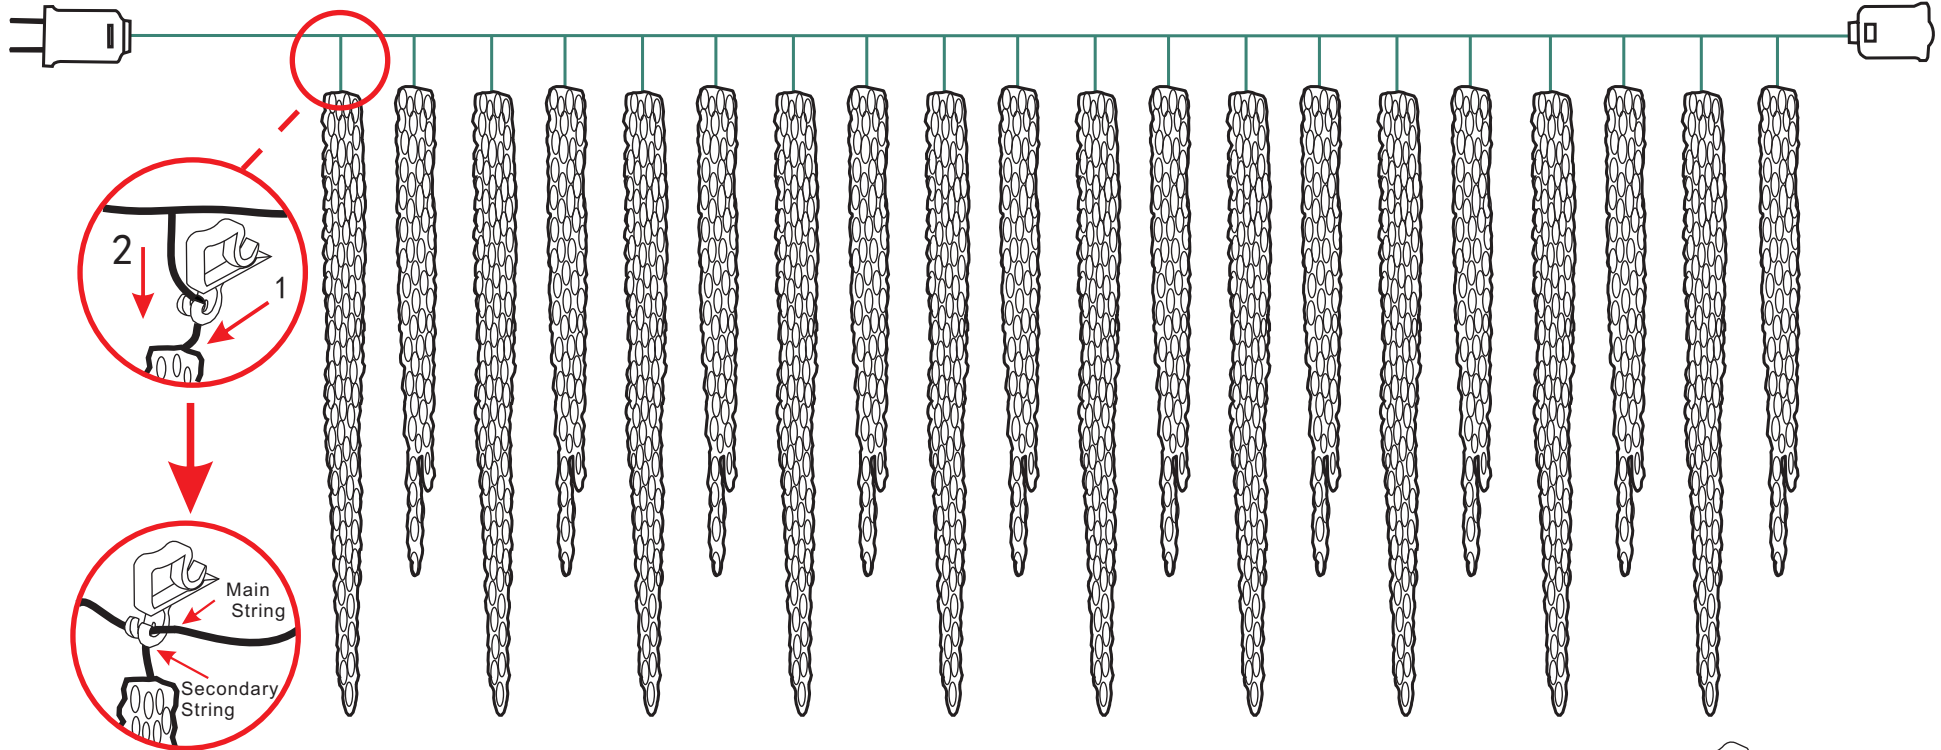

20 count / 100 LED Twinkling Ice Crystal Icicle Set Assembly Instructions

ITM. / ART. 738225

IMPORTANT, RETAIN FOR FUTURE REFERENCE: READ CAREFULLY

Remark

1. Attach plastic clips to vertical wire on the icicle.
2. Slide clip up so it rests on the horizontal wire.
3. Repeat for all 20 icicles.