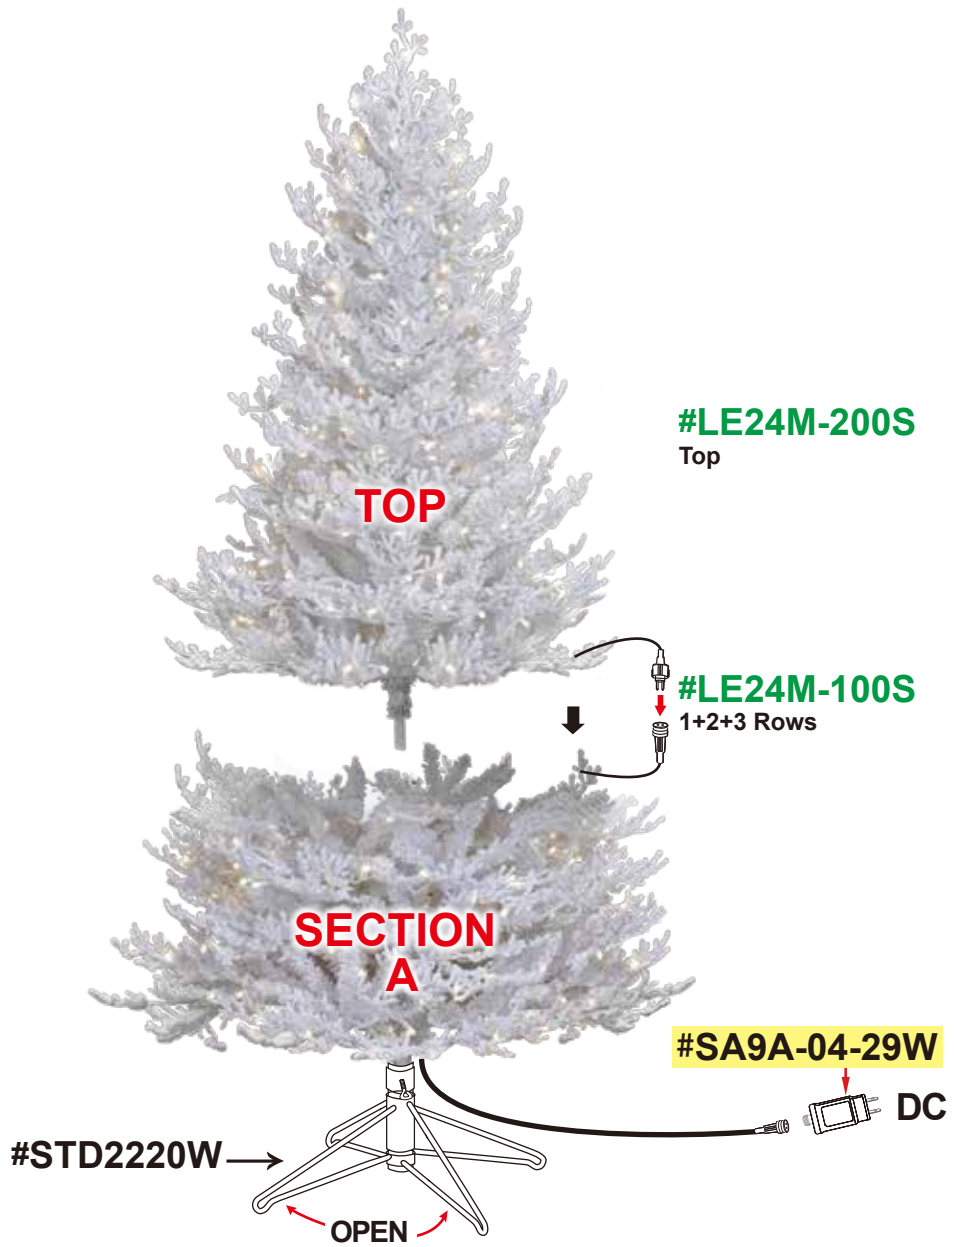

5' WHITE FLOCKED CORAL DECORATIVE TREE

A

300 LED MICRO BRIGHT LTS TOTAL WATT. 10.8W

1 YEAR RETAILER
TS: TYPE E

#20005LO

SKU# 2127165

UPC# 803993200057

NO SPARE BULB
LED Ø3