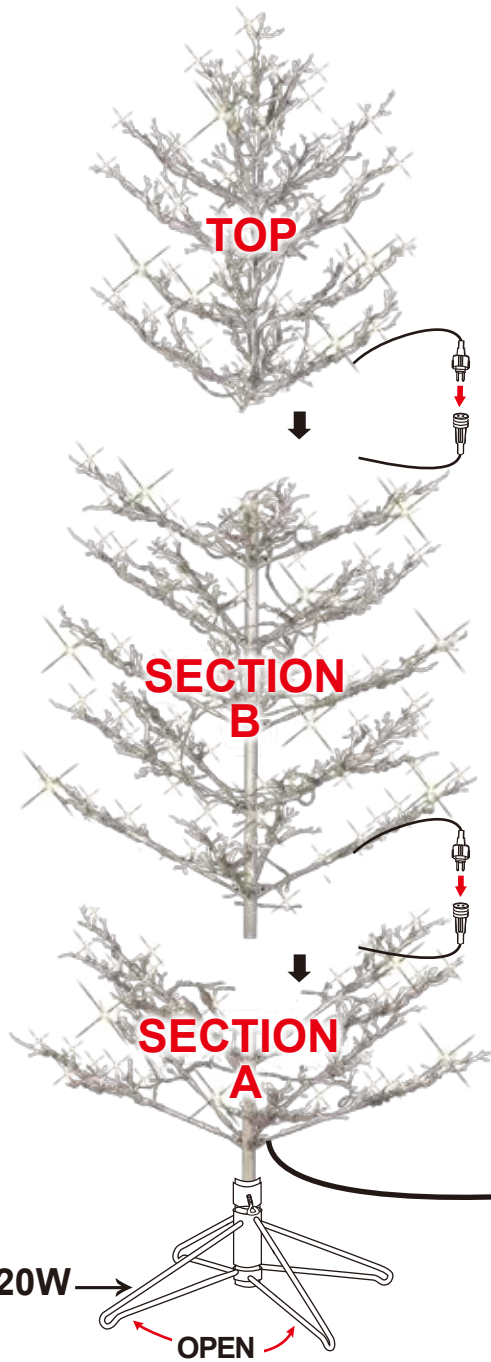

7' WHITE BERRY TREE

400 LED MICRO BRIGHT LTS TOTAL WATT. 20.4W

1 YEAR RETAILER
TS: TYPED & E

#19150LO

SKU# 1293582

UPC# 803993191508

#BLE24M-112

Top

#BLE24M-200

1+2+3+4+5 Rows

#BLE24M-88

6+7 Rows

#3009-W

DC

#STD2220W

OPEN

NO SPARE BULB
LED Ø5