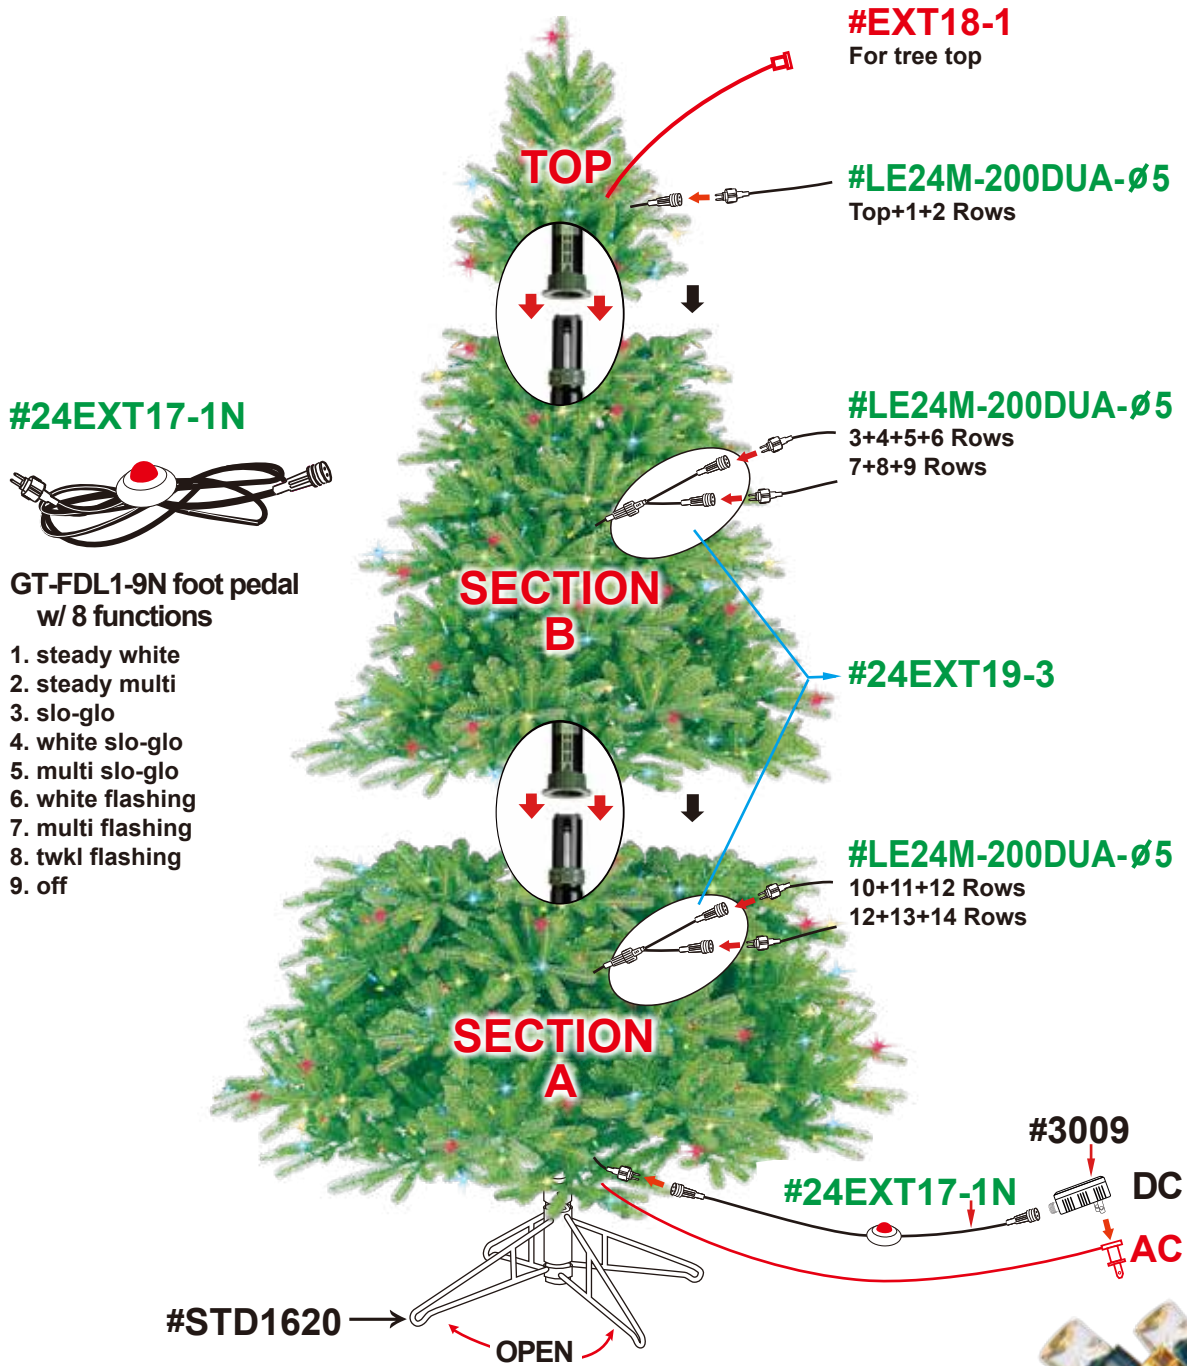

# 7.5' OAKMONT SPRUCE

1000 LED MICRO BRIGHT COLOR CHOICE LTS TOTAL WATT. 20.4W

1 YEAR  
TS: TYPE A, E & F

#20132LO

SKU# 2133535

UPC# 803993201320

#24EXT17-1N

GT-FDL1-9N foot pedal  
w/ 8 functions

1. steady white
2. steady multi
3. slo-glo
4. white slo-glo
5. multi slo-glo
6. white flashing
7. multi flashing
8. twkl flashing
9. off