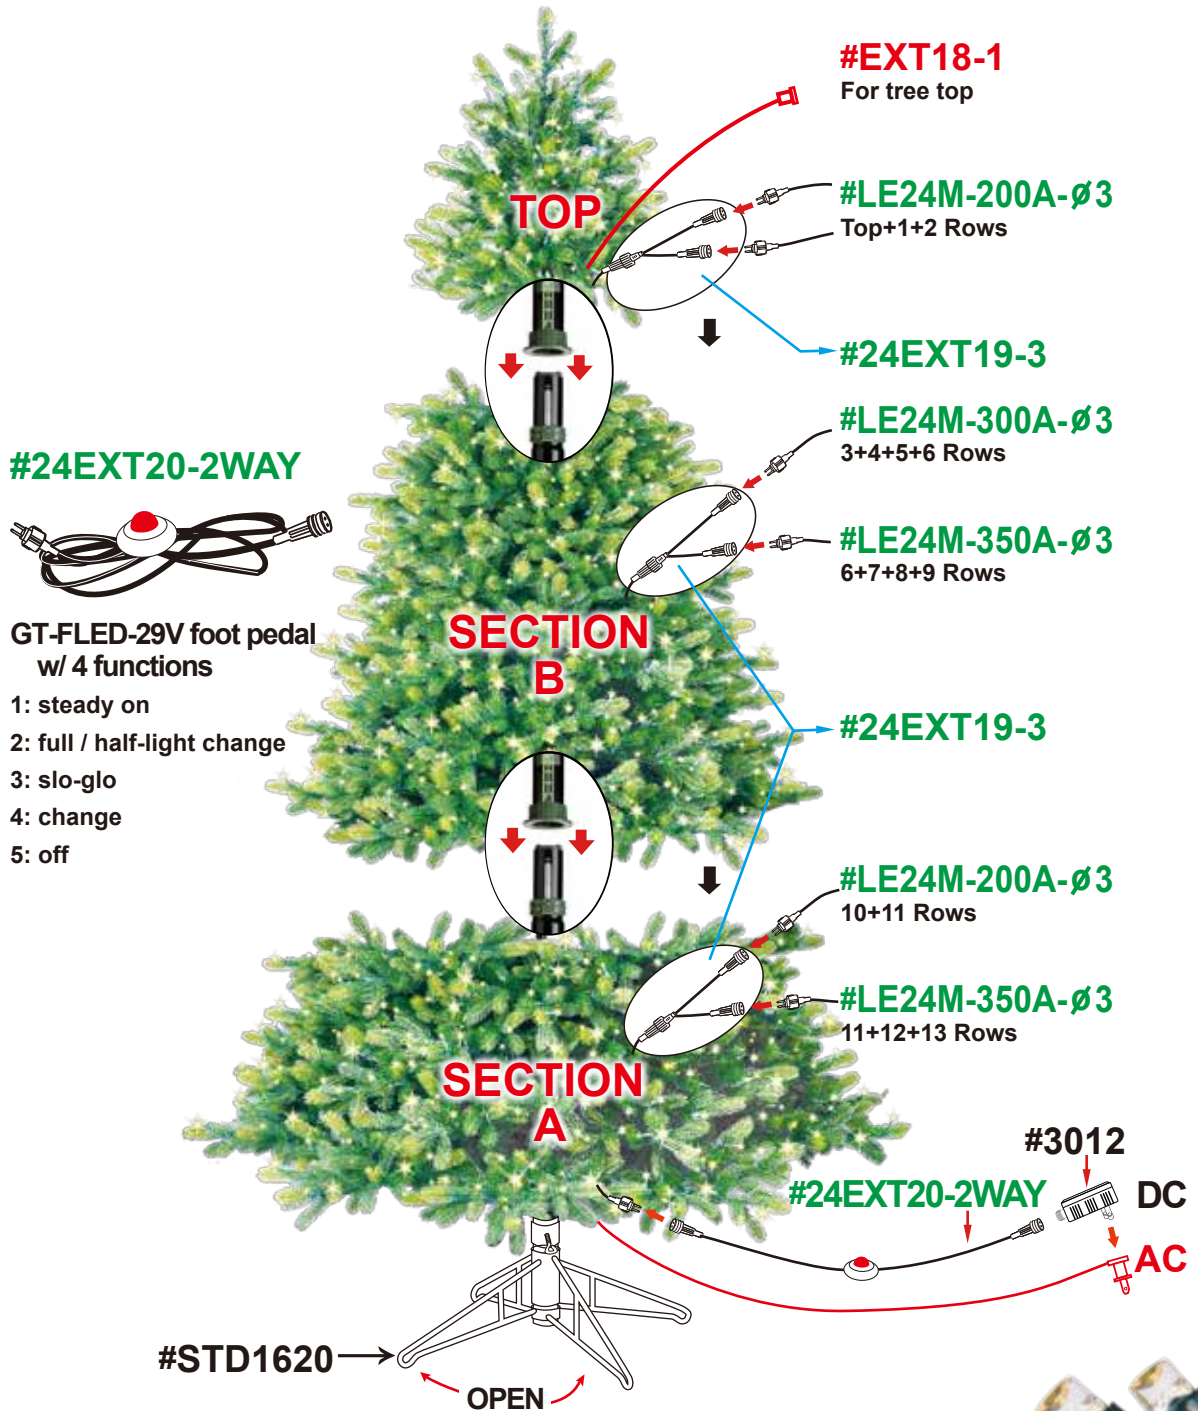

7.5' GEORGIA FIR

1600 LED MICRO BRIGHT 2 WAY CHASING LTS TOTAL WATT. 27.6W

1 YEAR
TS: TYPE A, E & F

#20108LO

SKU# 2133538

UPC# 803993201085

NO SPARE BULB
LED ø3