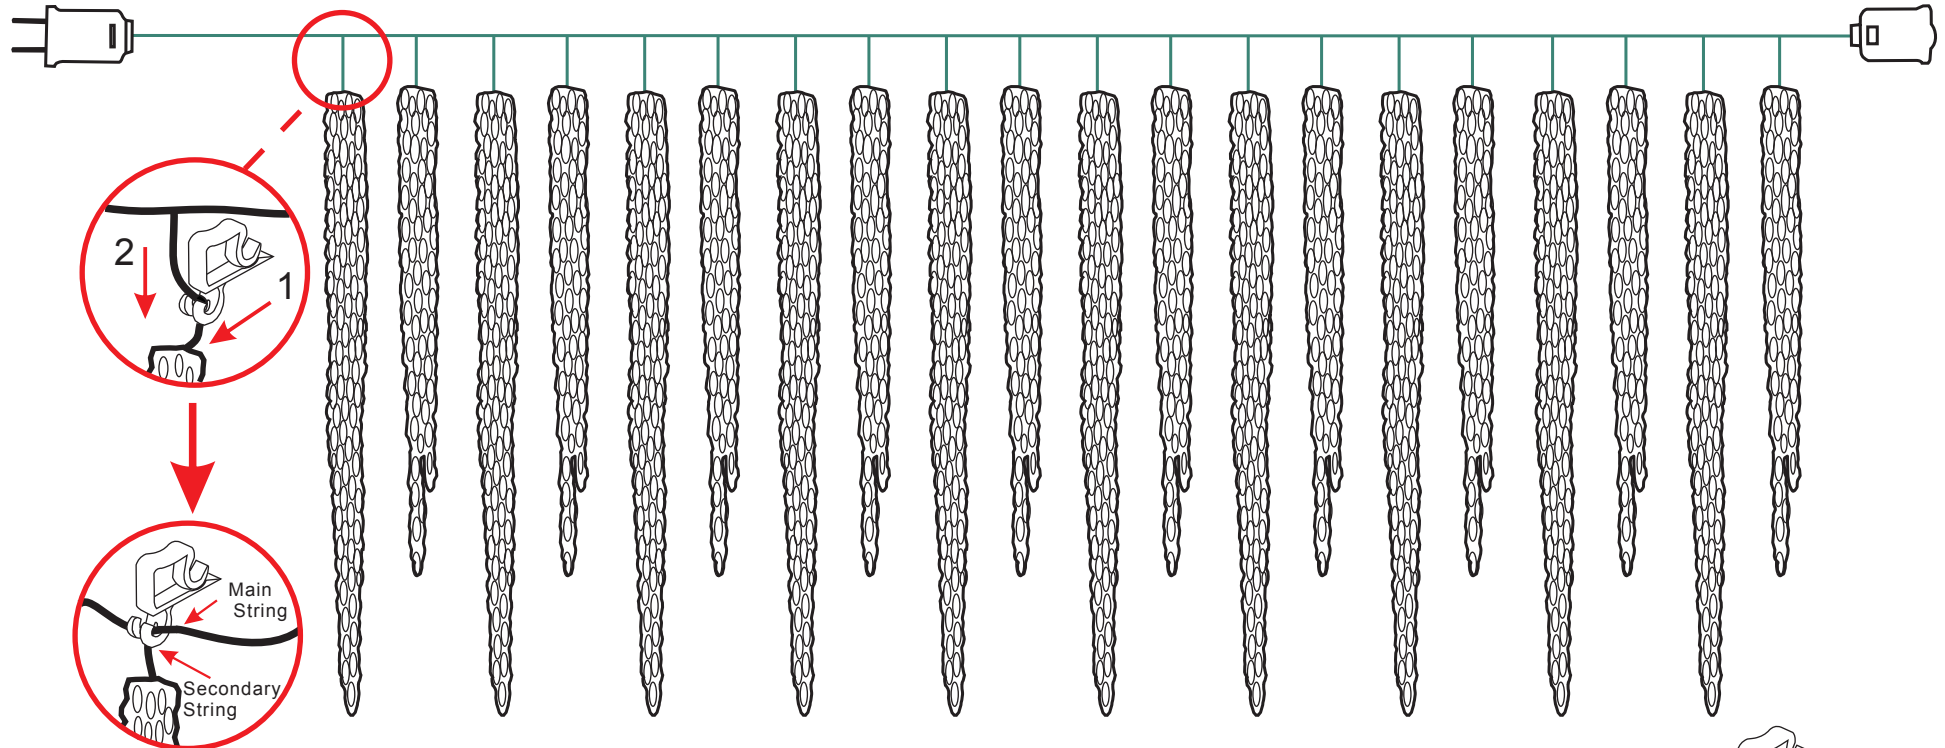

20 count / 100 LED Twinkling Ice Crystal Icicle Set Assembly Instructions

ITM. / ART. 2020096

IMPORTANT, RETAIN FOR FUTURE REFERENCE: READ CAREFULLY

Instructions

1. Attach plastic clips to vertical wire on the icicle.
2. Slide clip up so it rests on the horizontal wire.
3. Repeat for all 20 icicles.