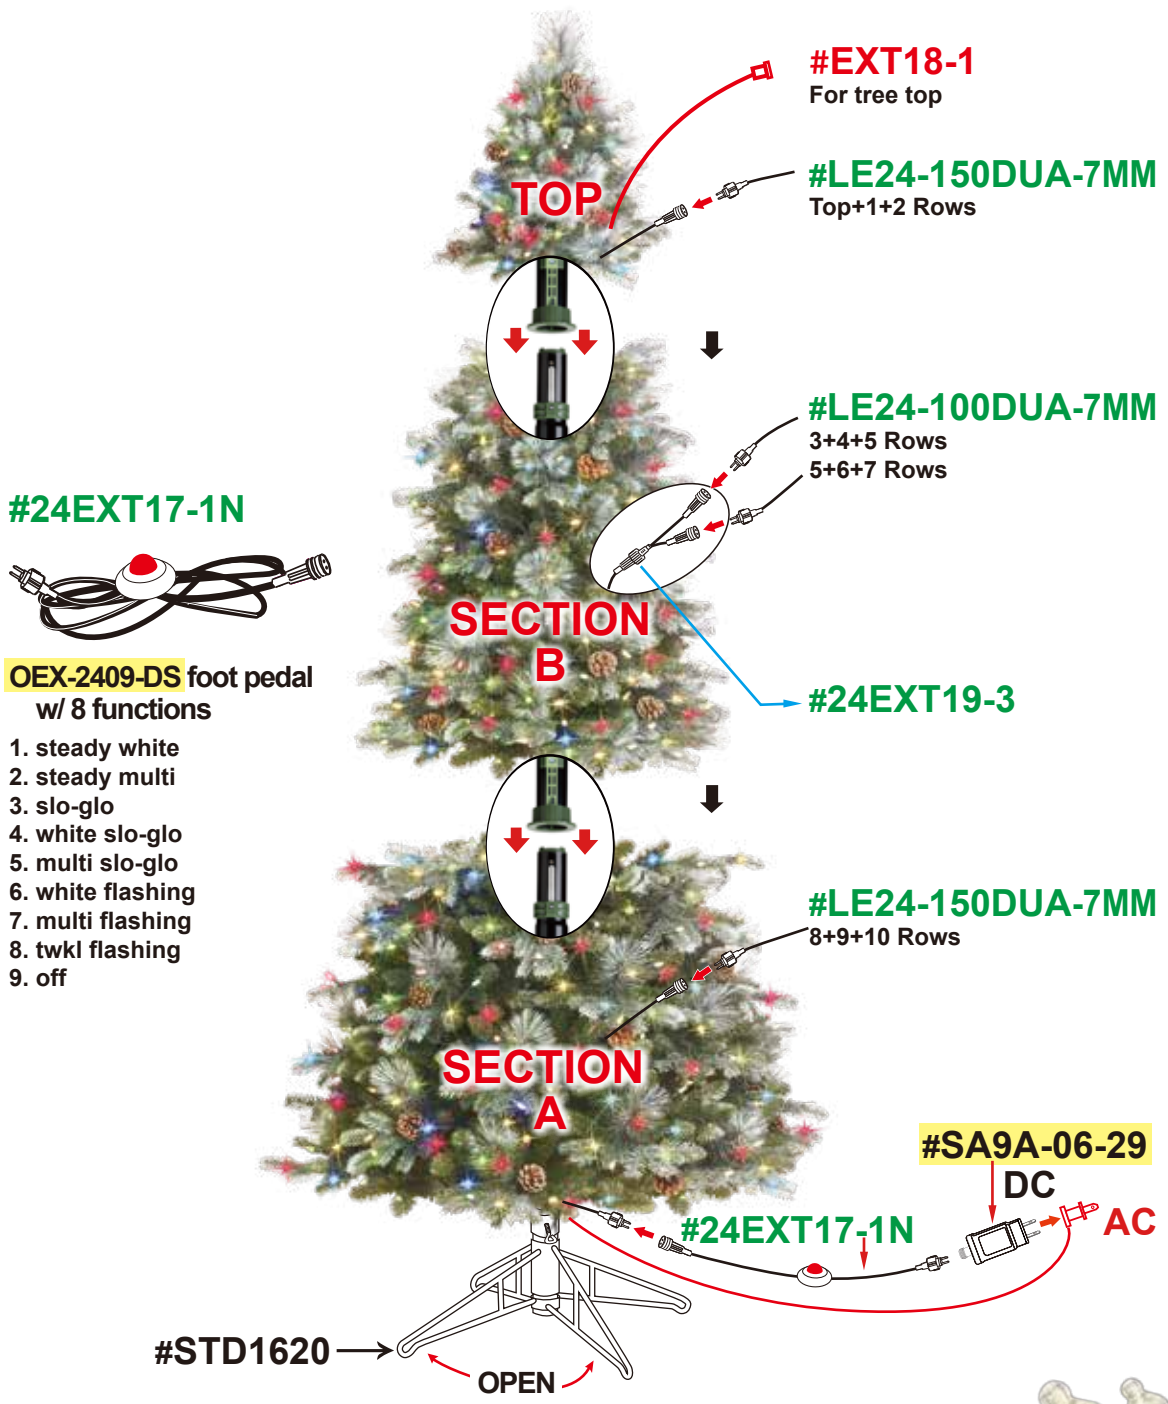

7.5' FROSTED ASPEN FIR

A

500 LED 7MM COLOR CHOICE LTS TOTAL WATT. 15.6W

3 YEAR
TS: TYPE A, E & F

#20102LO

SKU# 2133527

UPC# 803993201023

#24EXT17-1N

OEX-2409-DS foot pedal
w/ 8 functions

1. steady white
2. steady multi
3. slo-glo
4. white slo-glo
5. multi slo-glo
6. white flashing
7. multi flashing
8. twkl flashing
9. off

#SP22
LED 7MM
COLOR CHOICE