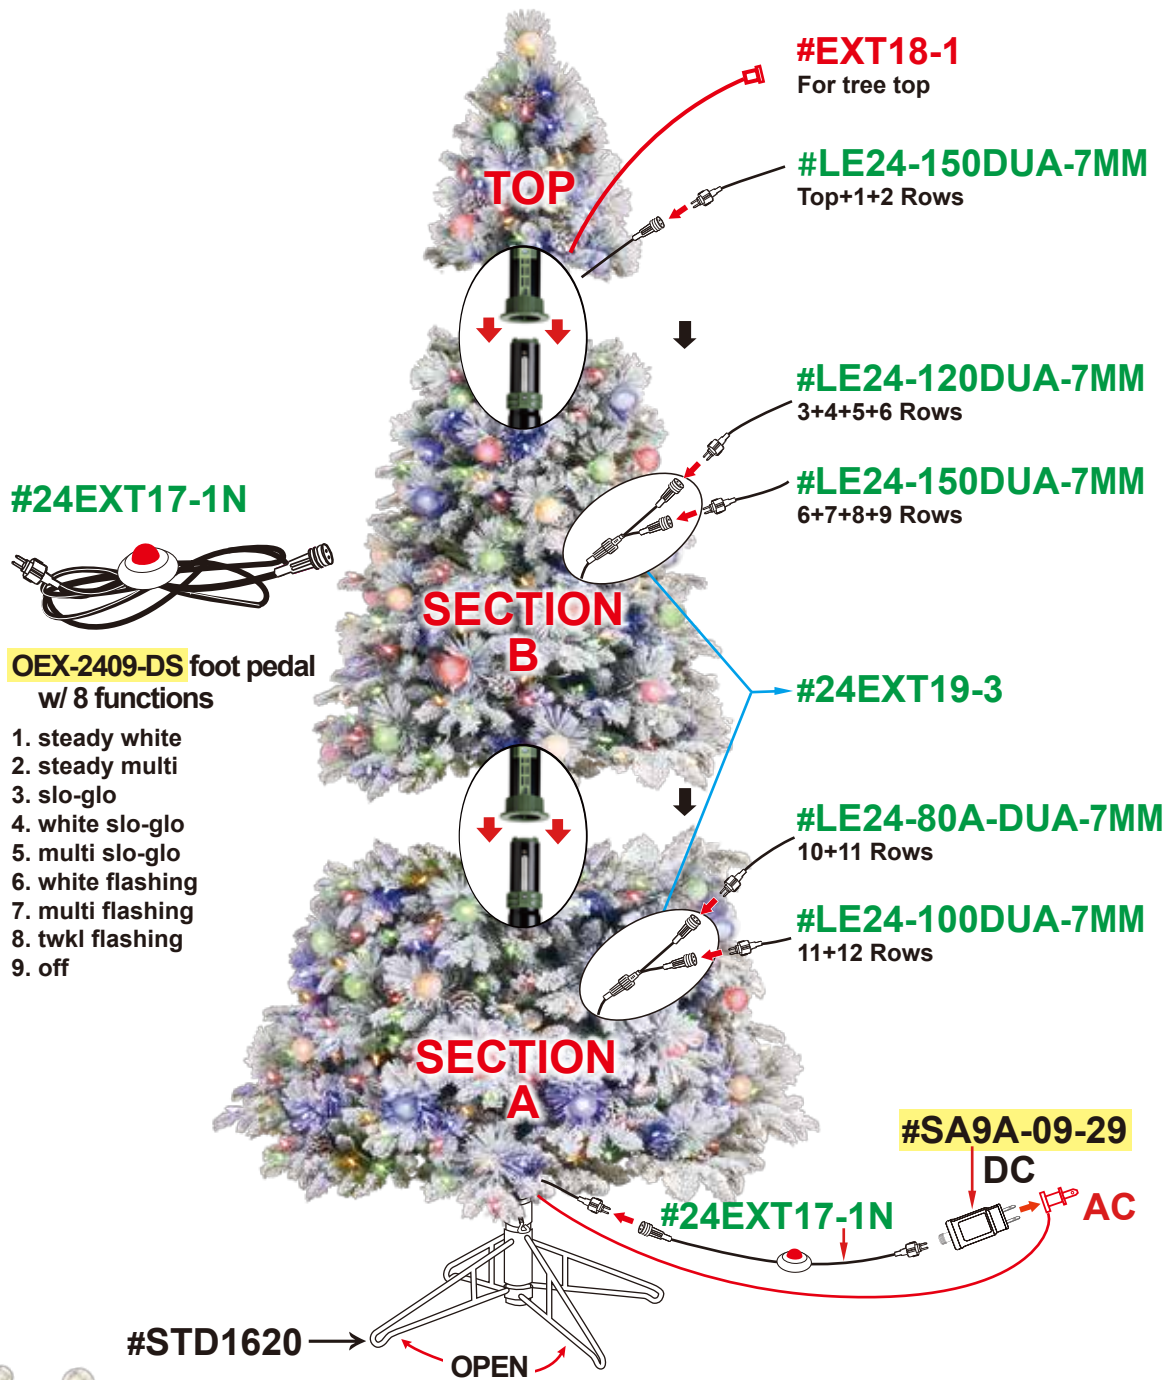

7.5' HEAVY FLOCKED CANDLEWOOD PINE

A

600 LED 7MM COLOR CHOICE LTS TOTAL WATT. 26.4W

2 YEAR
TS: TYPE A, E & F

#20105LO

SKU# 2133534

UPC# 803993201054

#24EXT17-1N

OEX-2409-DS foot pedal
w/ 8 functions

1. steady white
2. steady multi
3. slo-glo
4. white slo-glo
5. multi slo-glo
6. white flashing
7. multi flashing
8. twkl flashing
9. off

#SP22
LED 7MM
COLOR CHOICE