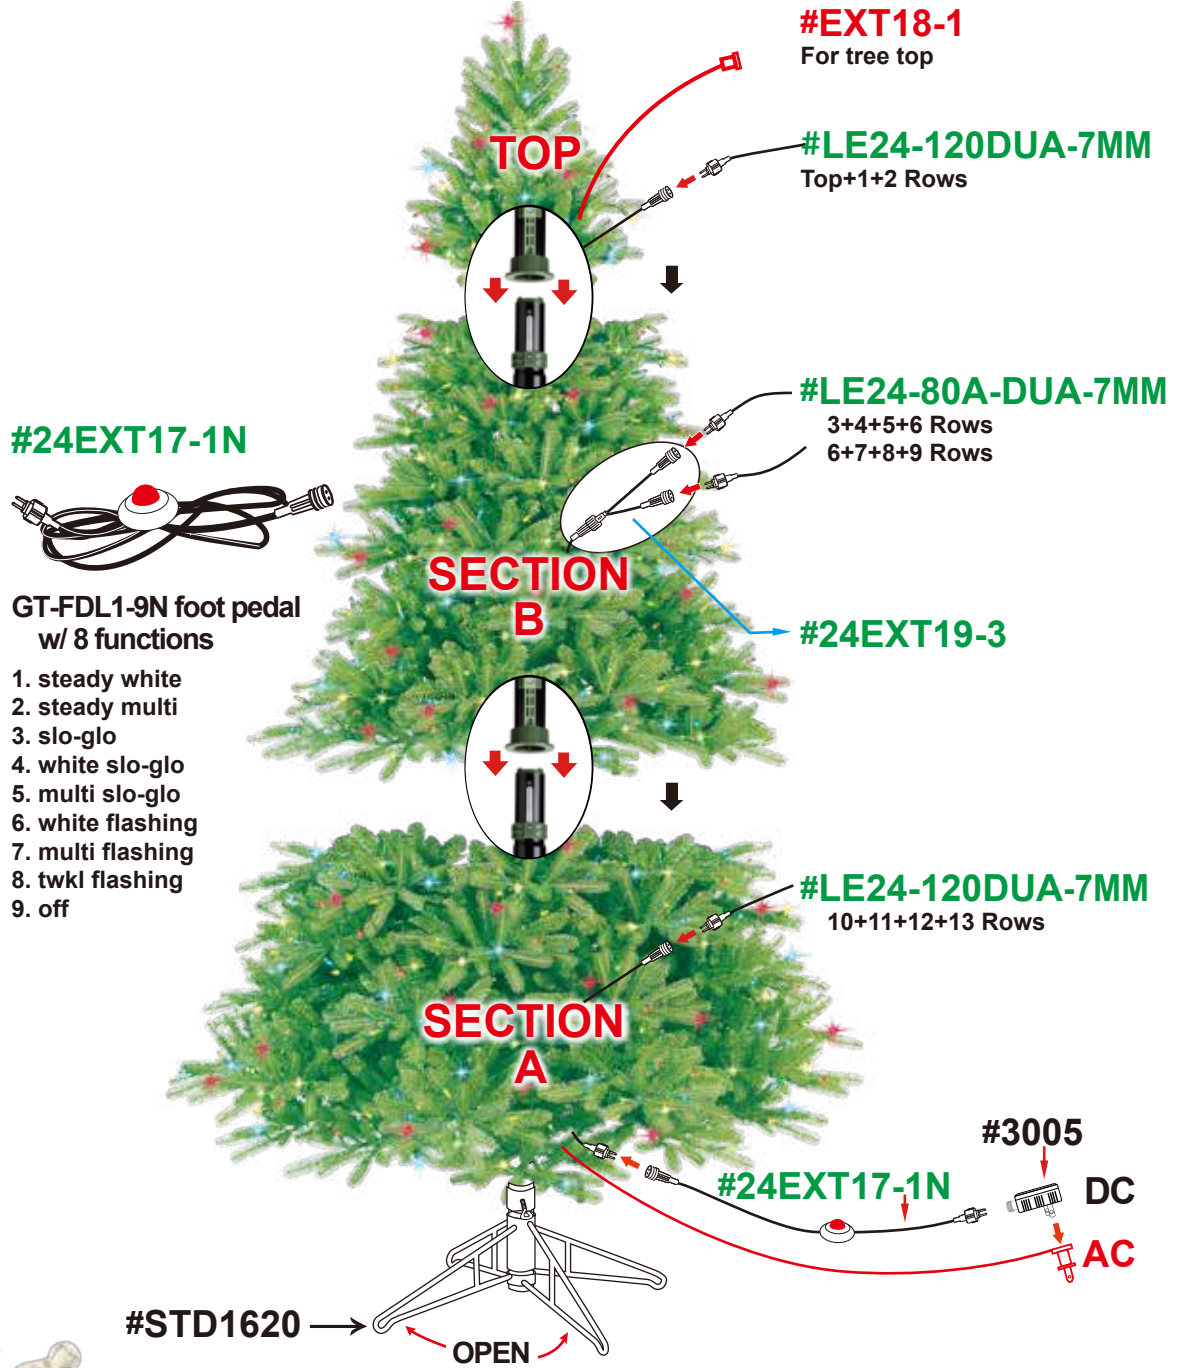

# 7' COLORADO SPRUCE

400 LED 7MM COLOR CHOICE LTS TOTAL WATT. 12.6W

3 YEAR  
TS: TYPE A, E & F

#20113LO  
SKU# 2133524  
UPC# 803993201139

#SP22  
LED 7MM  
COLOR CHOICE