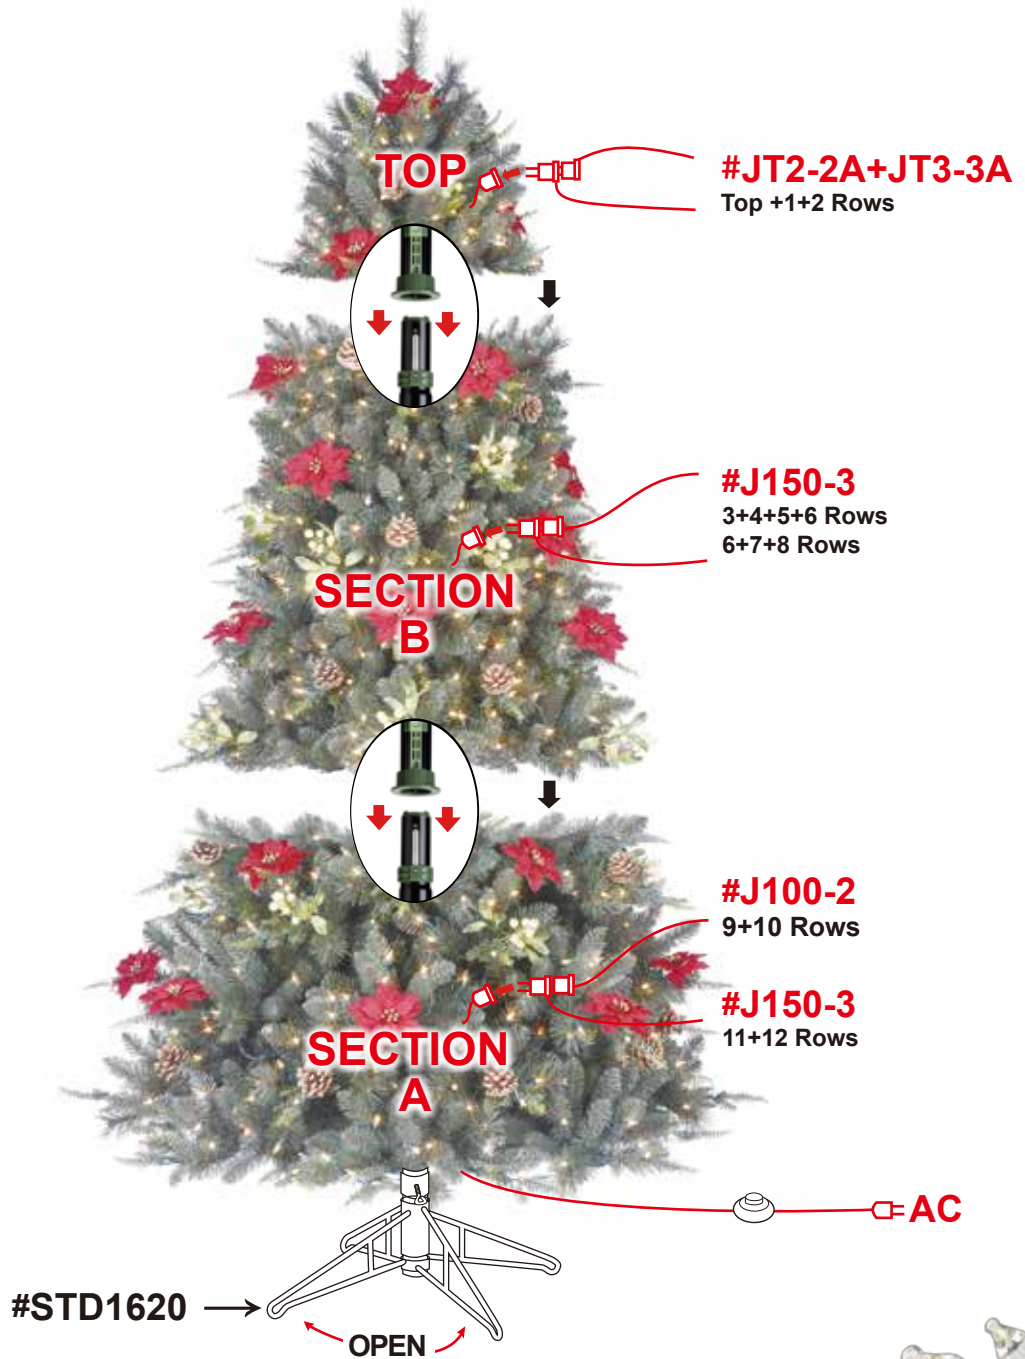

7.5' CLASSIC POINSETTIA MIXED PINE

800L 5MM C/O CLEAR TOTAL WATT. 326.4W

2 YEAR
TS: TYPE E & F

#21110LO

SKU# 3740109

UPC# 803993211107

#SP01
5MM C/O CLEAR