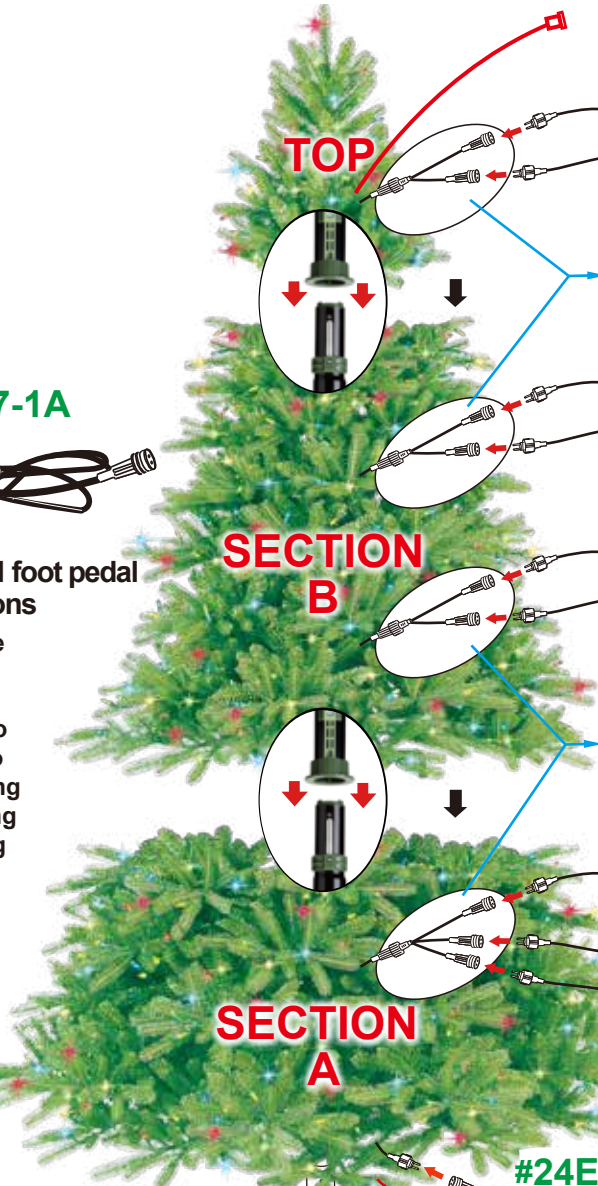

7.5' GEORGIA FIR

3000 LED MICRO BRIGHT COLOR CHOICE LTS **TOTAL WATT. 51.6W**

2 YEAR
TS: TYPE A, E & F

#20111LO

SKU# 2133542

UPC# 803993201115

#EXT18-1

For tree top

8+9 Rows

#24EXT19-3

#LE24M-300B-DUA-Ø3

10+11 Rows

#LE24M-350B-DUA-Ø3

11+12 Rows

12+13 Rows

#30V24
DC

AC

#24EXT17-1A

#STD1620

OPEN

#24EXT17-1A

GT-FDL2-9N foot pedal
w/ 8 functions

1. steady white
2. steady multi
3. slo-glo
4. white slo-glo
5. multi slo-glo
6. white flashing
7. multi flashing
8. twkl flashing
9. off

SECTION
B

SECTION
A

TOP

NO SPARE BULB
LED Ø3