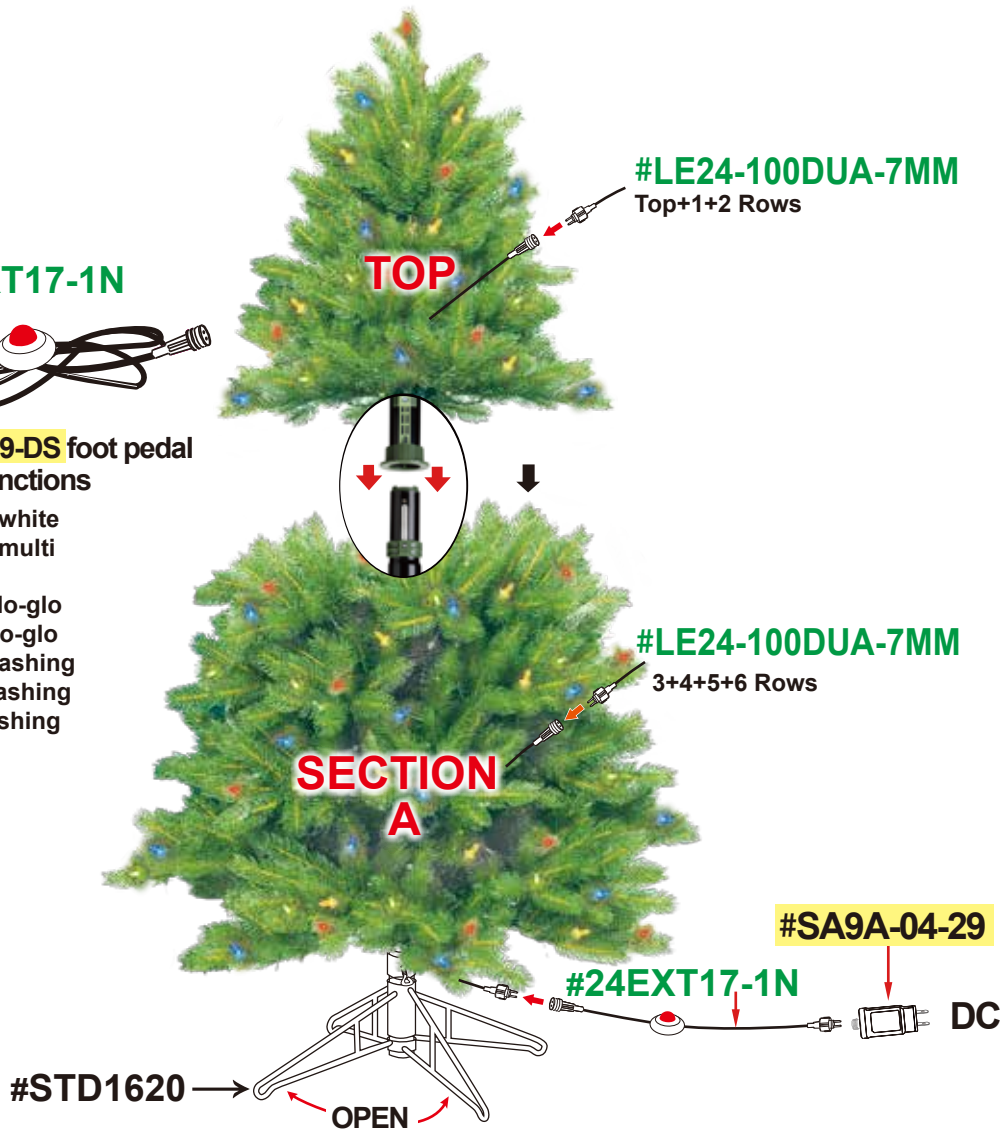

5' COLORADO SPRUCE

A

200 LED 7MM COLOR CHOICE LTS TOTAL WATT. 10.8W

3 YEAR
TS: TYPE A, E & F

#20112LO

SKU# 785839

UPC# 803993201122

#24EXT17-1N

OEX-2409-DS foot pedal
w/ 8 functions

1. steady white
2. steady multi
3. slo-glo
4. white slo-glo
5. multi slo-glo
6. white flashing
7. multi flashing
8. twkl flashing
9. off

#SP22
LED 7MM
COLOR CHOICE