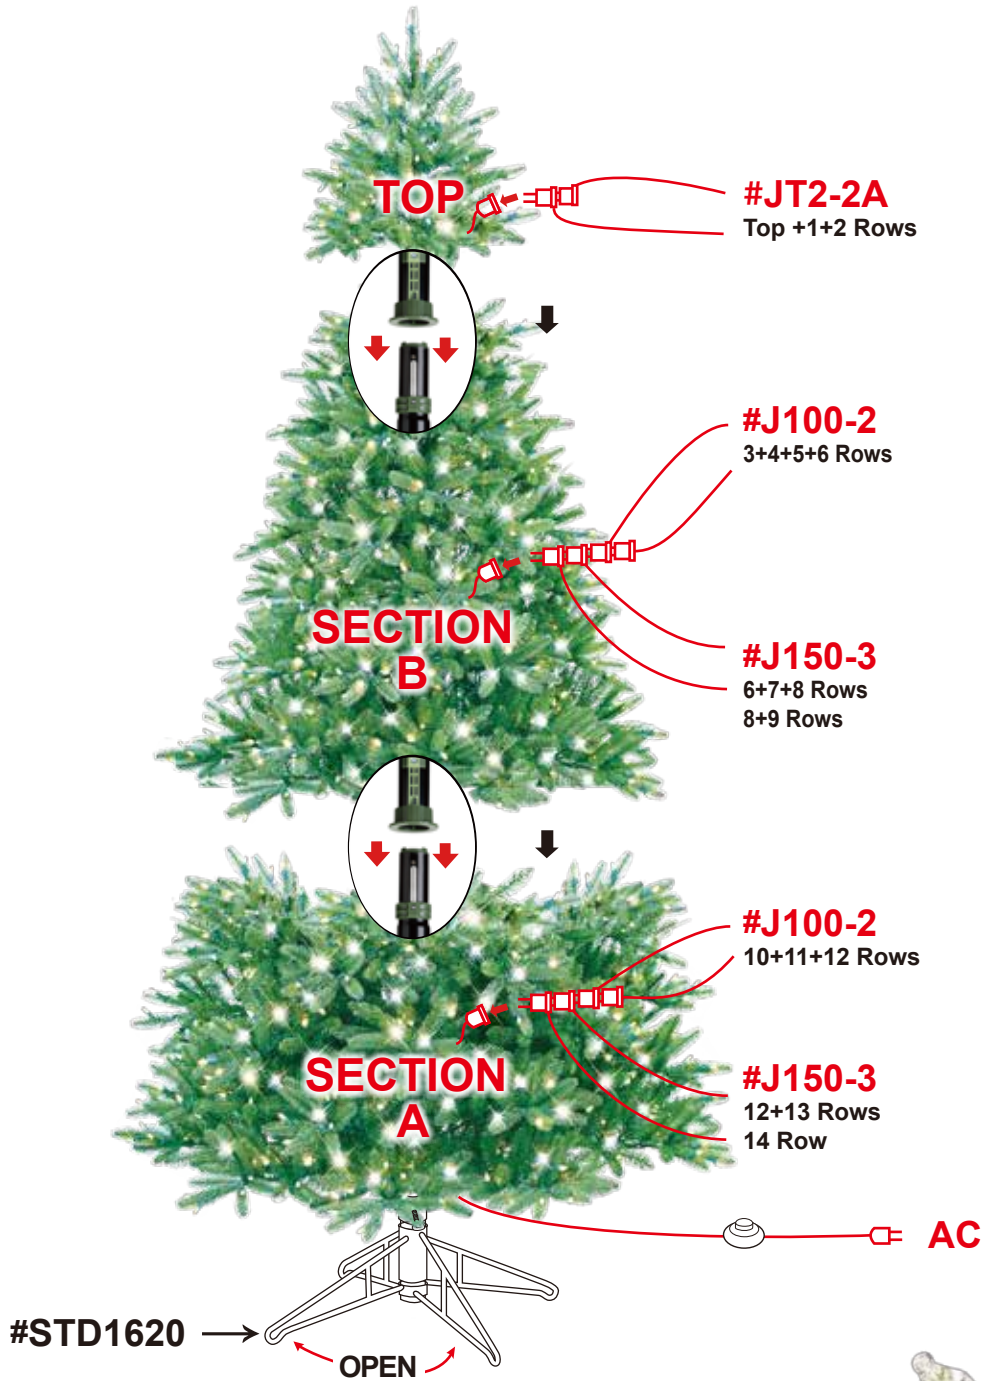

7.5' SCOTCH PINE

1200L 5MM C/O CLEAR TOTAL WATT. 489.6W

2 YEAR
TS: TYPE E & F

#20119LO

SKU# 2133536

UPC# 803993201191

#SP01
5MM C/O CLEAR