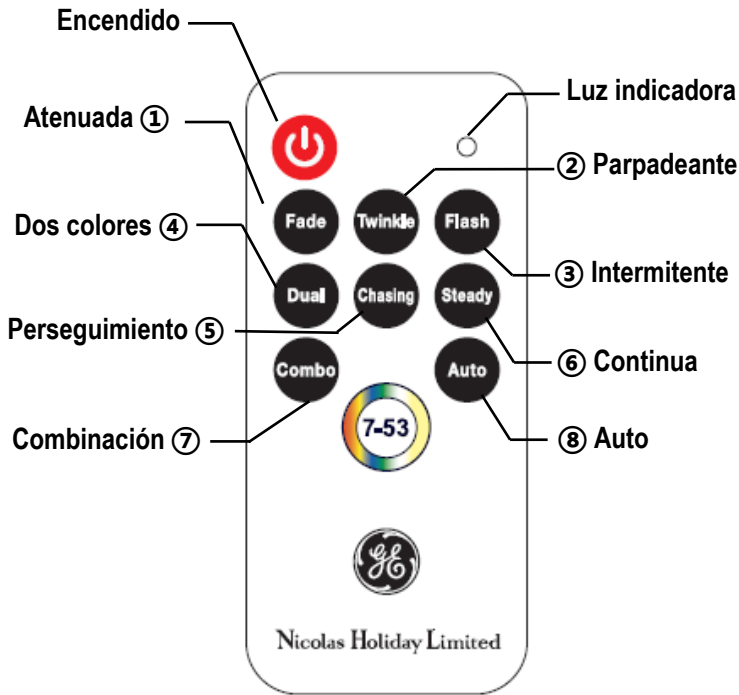

INSTRUCTION MANUAL FOR REMOTE CONTROL

Notes:

- Remote control includes 8 operating modes for color & function combinations.
- Each button corresponds to the chart.
- After turning light set on, press desired button for that function. Continue pressing the same button to cycle through all color selections.

Function	① Fade	② Twinkle	③ Flash	④ Dual Color	⑤ Chasing	⑥ Steady	⑦ Combo	⑧ Auto
1	•Red	•Red	•Red	•Red/Green	•All Colors	•Red	•Fade	• All Function
2	•Green	•Green	•Green	•White/Blue	• Multi Chasing	•Green	•Twinkling	/
3	•Purple	•Purple	•Purple	•White/Red	• R/G/W Chasing	•Purple	•Flash White	/
4	•Blue	•Blue	•Blue	•Green/Blue	• R/B/W Chasing	•Blue	•Dual Color	/
5	•Yellow	•Yellow	•Yellow	•Red/Yellow	/	•Yellow	•Chasing	/
6	•White	•White	•White	•Purple/Blue	/	•White	/	/
7	•Warm	•Warm	•Warm	•White/Multi	/	•Warm	/	/
8	•Multi	•Multi	•Multi	/	/	•Multi	/	/
9	•R/B/W	•R/B/W	•R/B/W	/	/	•R/B/W	/	/

MANUAL DE INSTRUCCIONES PARA EL CONTROL REMOTO

Notas:

- El control remoto incluye 8 modos para accionar las combinaciones de colores y de funciones.
- Cada botón corresponde con el cuadro.
- Después de encender las luces, presione el botón asociado a la función deseada. Presiónelo repetidamente para cambiar las opciones de color.