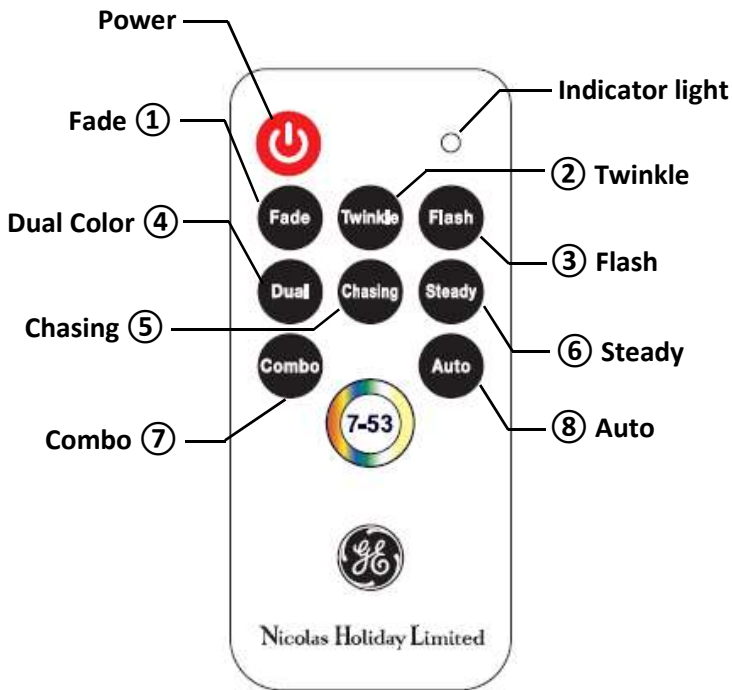

INSTRUCTION MANUAL FOR REMOTE CONTROL

Notes:

- Remote control includes 8 operating modes for color & function combinations.
- Each button corresponds to the chart.
- After turning light set on, press desired button for that function. Continue pressing the same button to cycle through all color selections.

Function	① Fade	② Twinkle	③ Flash	④ Dual Color	⑤ Chasing	⑥ Steady	⑦ Combo	⑧ Auto
1	•Red	•Red	•Red	•Red/Green	•All Colors	•Red	•Fade	• All Function
2	•Green	•Green	•Green	•White/Blue	• Multi Chasing	•Green	•Twinkling	/
3	•Purple	•Purple	•Purple	•White/Red	• R/G/W Chasing	•Purple	•Flash White	/
4	•Blue	•Blue	•Blue	•Green/Blue	• R/B/W Chasing	•Blue	•Dual Color	/
5	•Yellow	•Yellow	•Yellow	•Red/Yellow	/	•Yellow	•Chasing	/
6	•White	•White	•White	•Purple/Blue	/	•White	/	/
7	•Warm	•Warm	•Warm	•White/Multi	/	•Warm	/	/
8	•Multi	•Multi	•Multi	/	/	•Multi	/	/
9	•R/B/W	•R/B/W	•R/B/W	/	/	•R/B/W	/	/

MANUAL DE INSTRUCCIONES PARA EL CONTROL REMOTO

Notas:

- El control remoto incluye 8 modos para accionar las combinaciones de colores y de funciones.
- Cada botón corresponde con el cuadro.
- Después de encender las luces, presione el botón asociado a la función deseada. Presiónelo repetidamente para cambiar las opciones de color.