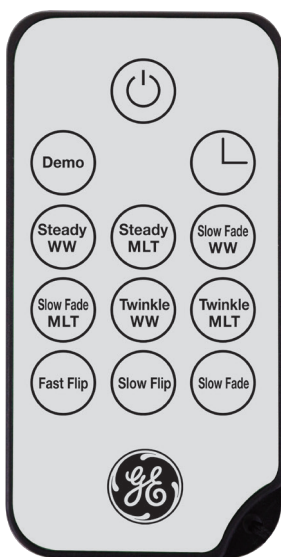

### Available Functions:

- Demo: Cycles through all other 9 functions on repeat
- Steady WW: steady on warm white color
- Steady MLT: steady on multi color
- Slow Fade WW: slow fade on warm white color
- Slow Fade MLT: slow fade on multi color
- Twinkle WW: twinkle effect warm white color
- Twinkle MLT: twinkle effect multi color
- Fast Flip: fast alternating warm white and multi colors
- Slow Flip: slow alternating warm white and multi colors
- Slow Fade: slow fade alternating warm white and multi colors

### Remote Control Information:

- Model: YLM-M5
- Battery Type: CR2025

PRINTED IN CHINA  
FP-22

**GE is a trademark of General Electric Company and is under license by Nicolas Holiday Limited**

Questions, call customer service toll free at 1-877-398-7337 or visit us on web at [www.geholidaylighting.com](http://www.geholidaylighting.com).

## Información del pedal:

- Controla únicamente el encendido/apagado
- Contiene el receptor para el control remoto