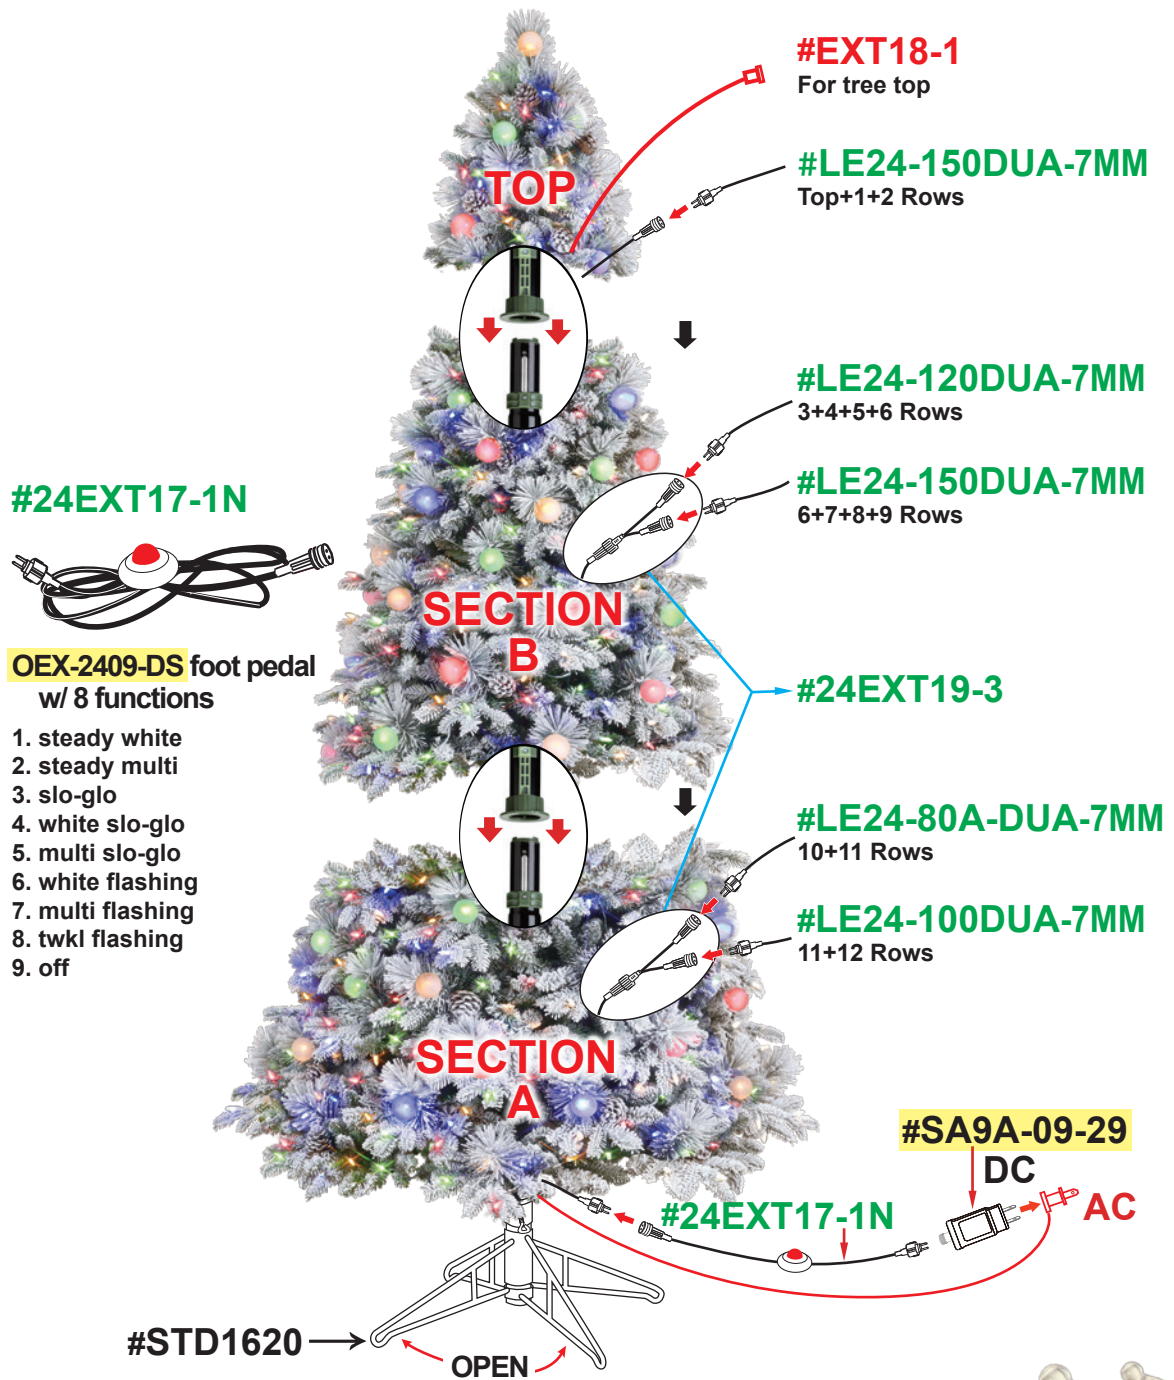

7.5' HEAVY FLOCKED CANDLEWOOD PINE

A

600 LED 7MM COLOR CHOICE LTS TOTAL WATT. 26.4W

2 YEAR
TS: TYPE A, E & F

#20105LO

SKU# 2133534

UPC# 803993201054

#SP22
LED 7MM
COLOR CHOICE