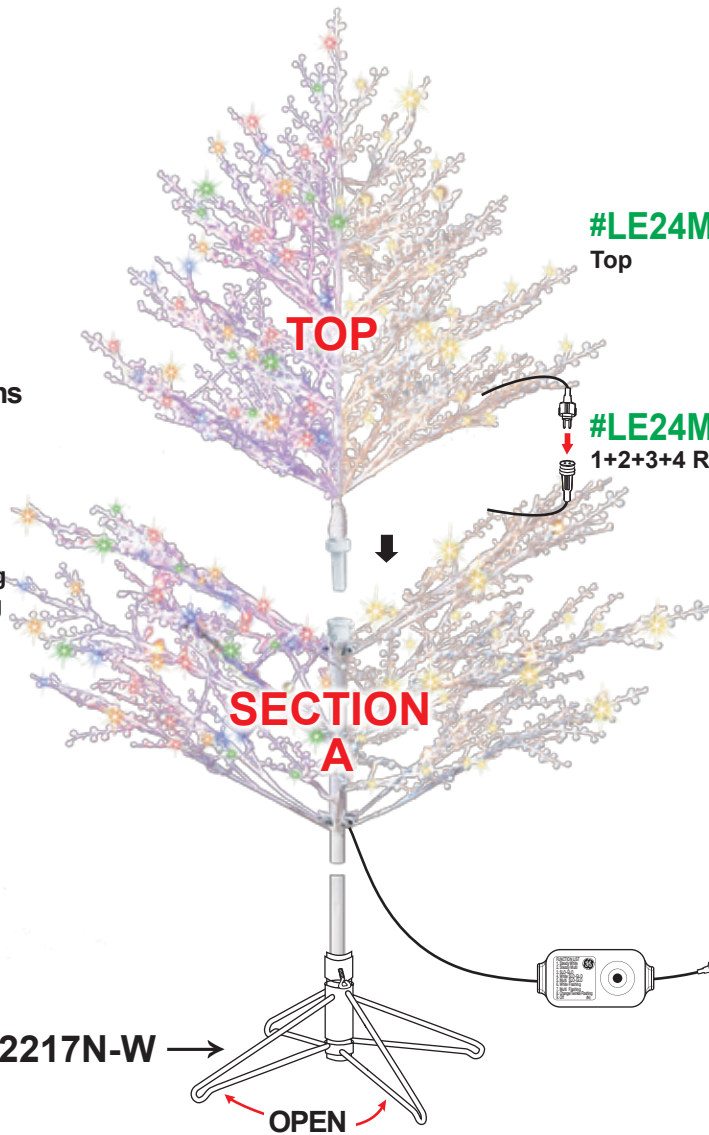

# 5' WHITE BERRY TREE

300 LED MICRO BRIGHT COLOR CHOICE LTS TOTAL WATT. 12.6W

1 YEAR RETAILER  
TS: TYPE D & E

#21149LO

SKU# 3723940

UPC# 803993211497

GT-DL1-9N  
w/ 8 functions

1. steady white
2. steady multi
3. slo-glo
4. white slo-glo
5. multi slo-glo
6. white flashing
7. multi flashing
8. twkl flashing
9. off

#LE24M-120S-DUA-Ø5  
Top

#LE24M-180S-DUA-Ø5  
1+2+3+4 Rows

#3005-W  
DC

#STD2217N-W

OPEN

NO SPARE BULB  
LED Ø5