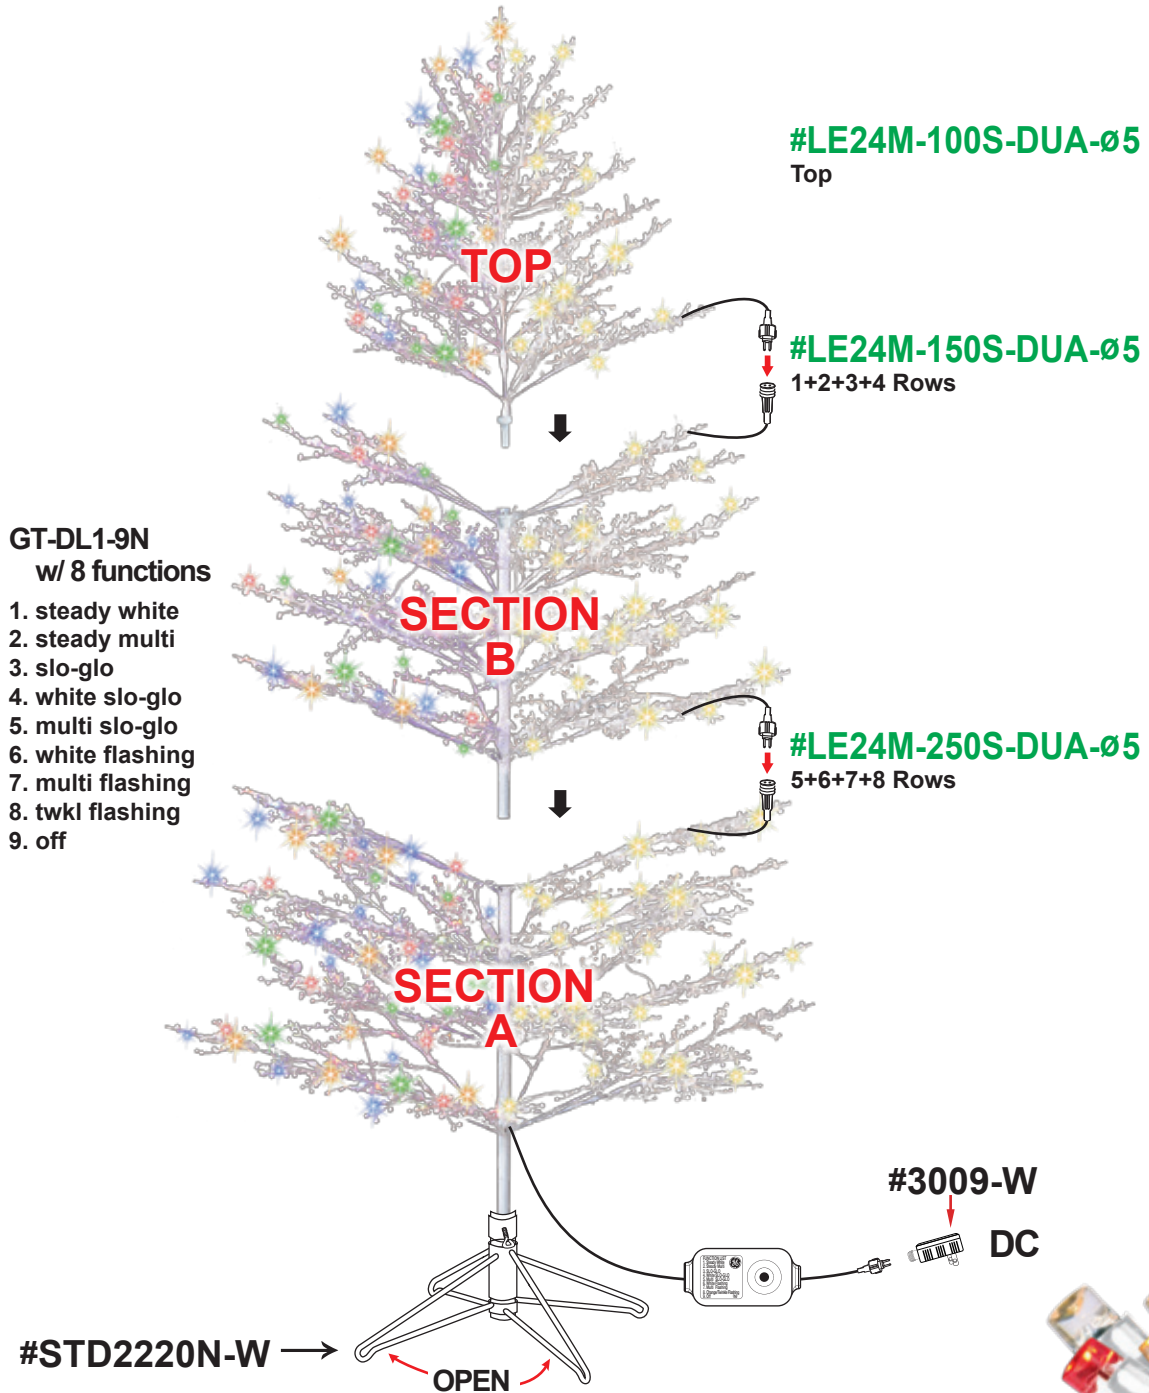

7' WHITE BERRY TREE

500 LED MICRO BRIGHT COLOR CHOICE LTS TOTAL WATT. 20.4W

1 YEAR RETAILER
TS: TYPE D & E

#21151LO

SKU# 3723939

UPC# 803993211510

NO SPARE BULB
LED 05