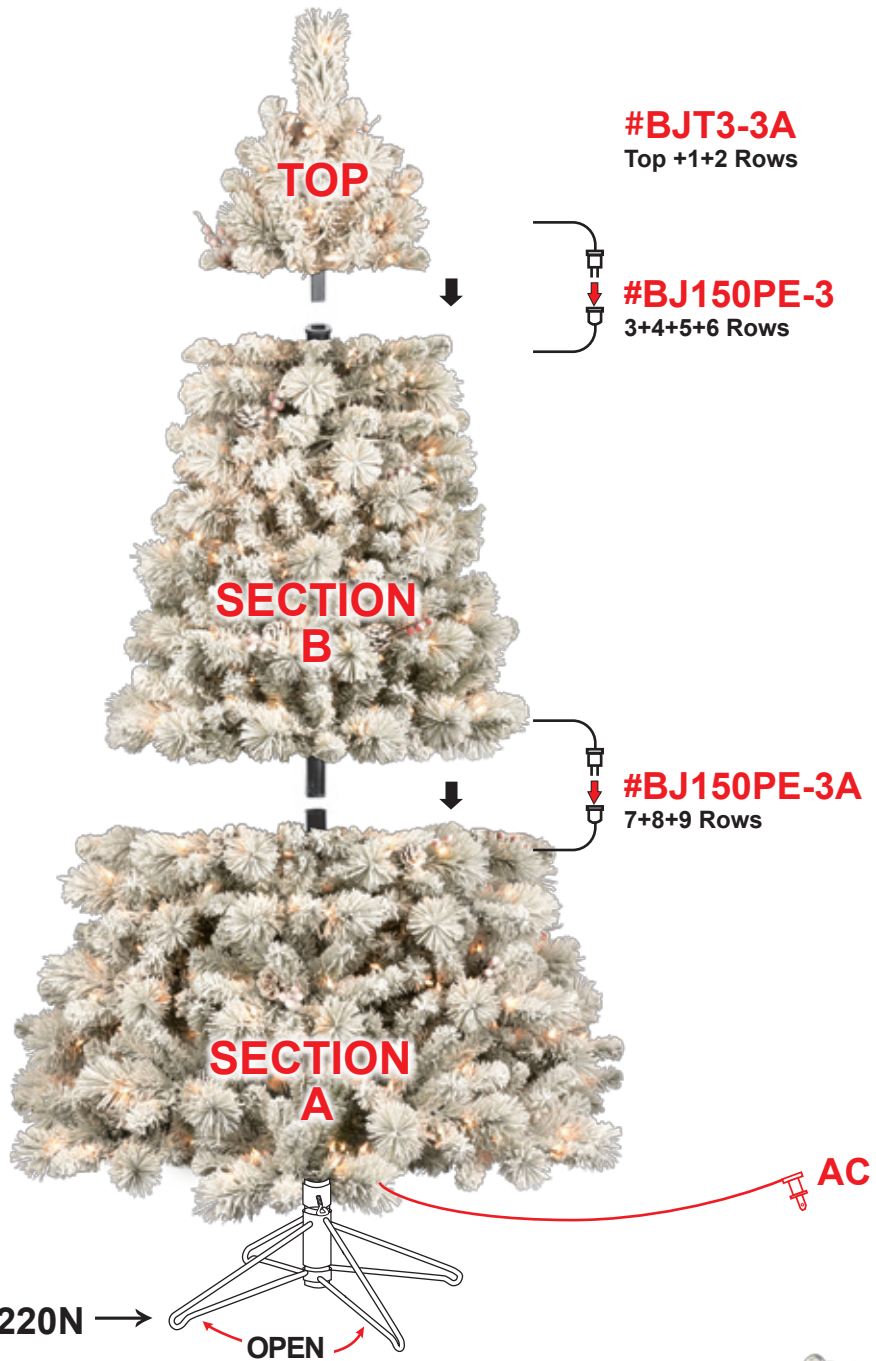

7.5' FLOCKED LAUREL PINE

450L 5MM CLEAR TOTAL WATT. 183.6W

1 YEAR
TS: TYPE E

#22003LO

SKU# 4950698

UPC# 803993220031

#SP34
5MM CLEAR