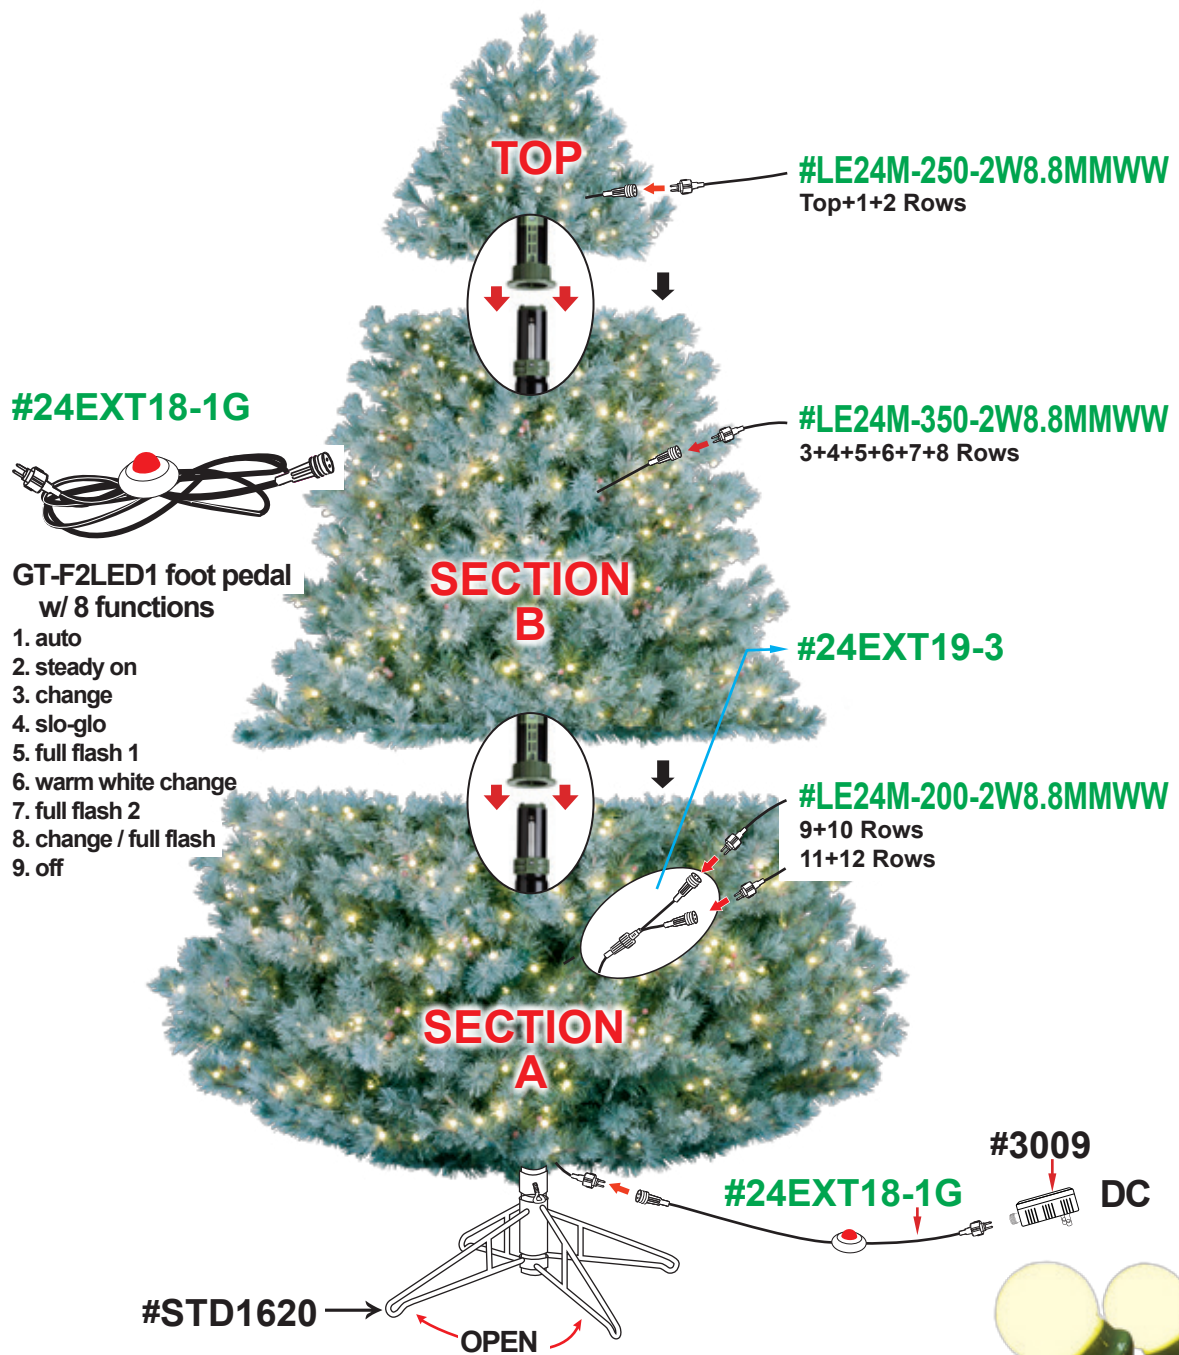

7.5' CAROLINA PINE

1000 LED MICRO BRIGHT 2 WAY CHASING LTS TOTAL WATT. 20.4W

2 YEAR
TS: TYPE B, E & F

#22020LO

SKU# 4950710

UPC# 803993220208

NO SPARE BULB
LED 8.8MM