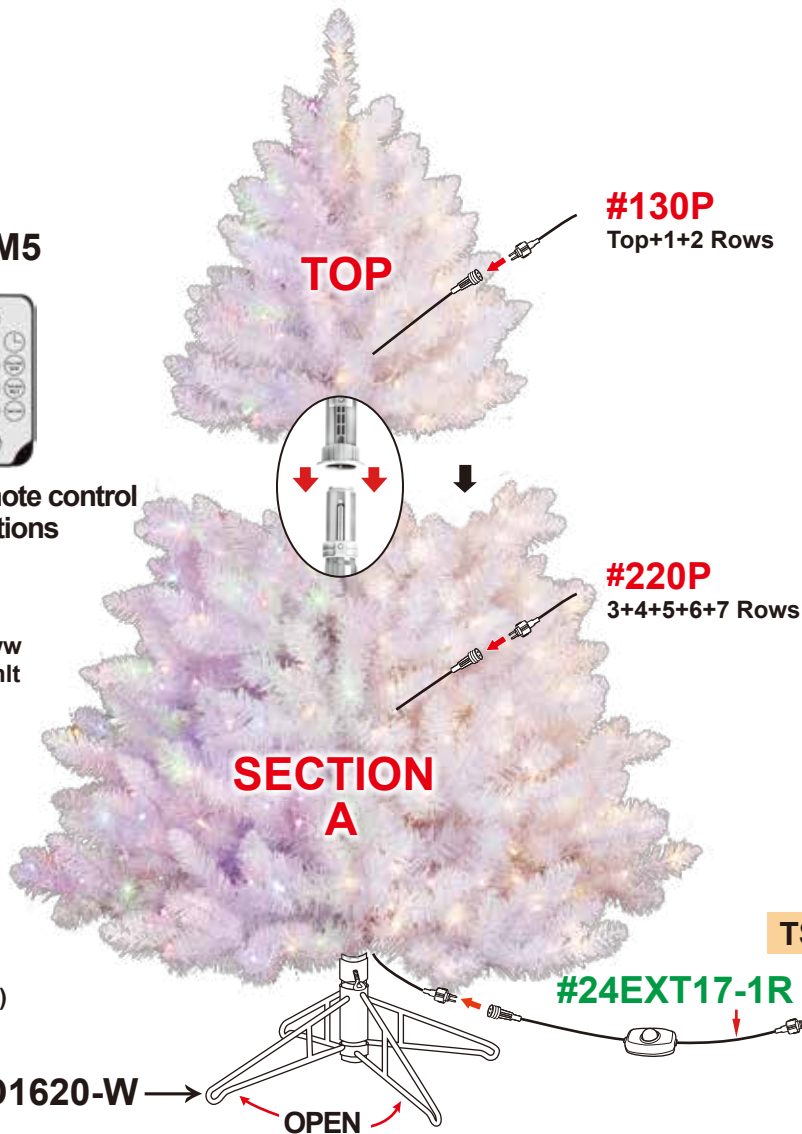

# 5' NORTH MOUNTAIN FIR

**B**

350 LED MICRO BRIGHT COLOR CHOICE LTS TOTAL WATT. 19.2W

2 YEAR  
TS: TYPE A, E & F

#22028LO

SKU# 4986265

UPC# 803993220284

#REMO-M5

YLM-M5 remote control  
w/ 10 functions

1. demo
2. steady ww
3. steady mlt
4. slow fade ww
5. slow fade mlt
6. twinkle ww
7. twinkle mlt
8. fast flip
9. slow flip
10. slow fade

battery type

CR2025 (3 V)

NO SPARE BULB  
LED Ø3