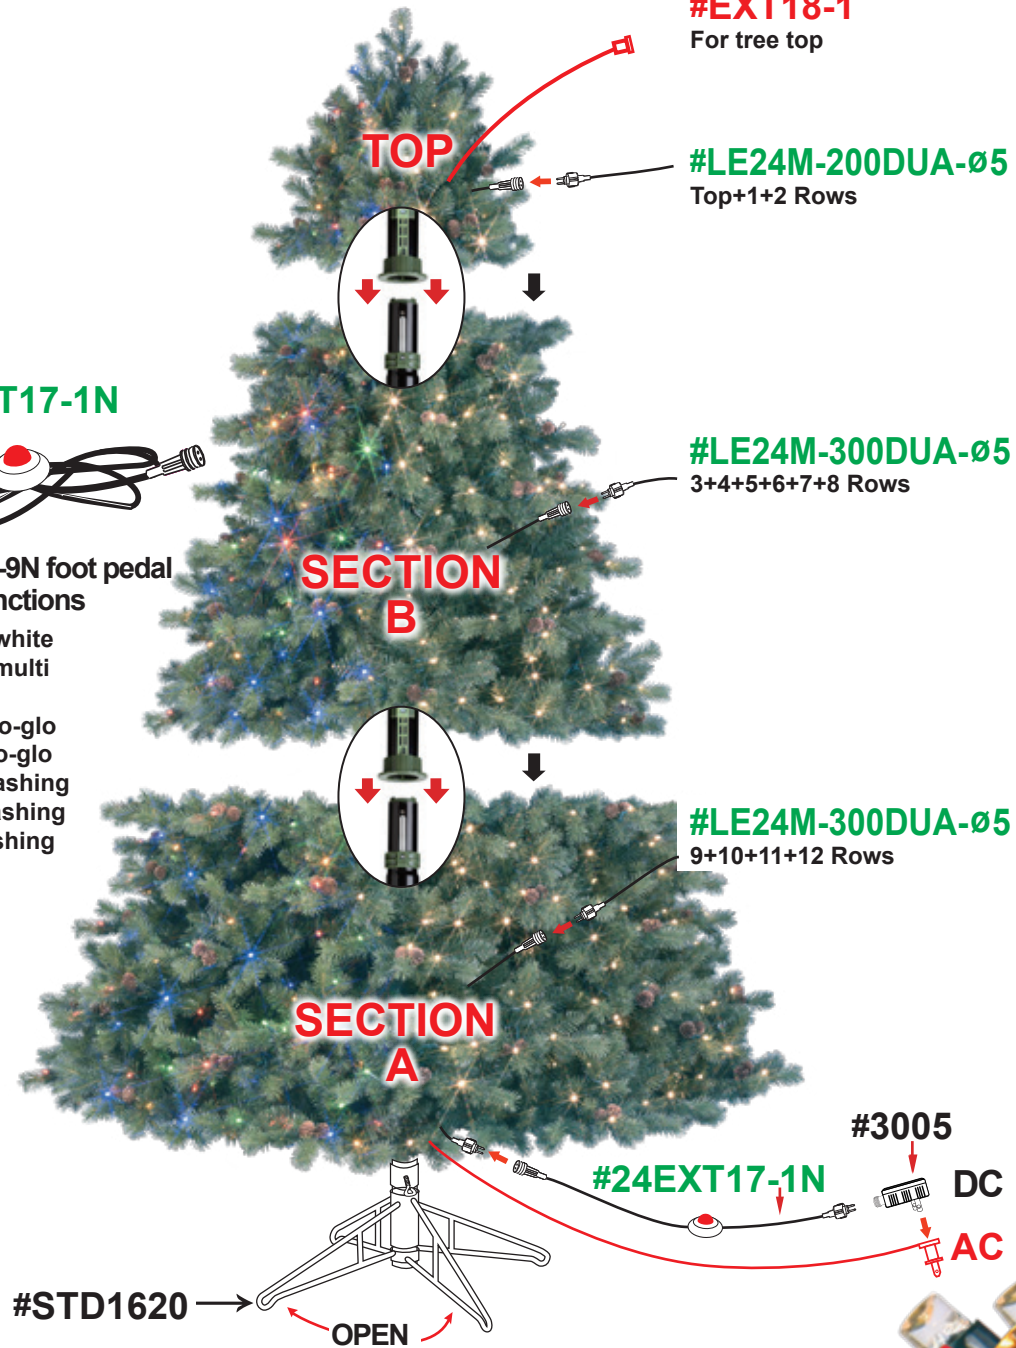

# 7.5' CEDAR ROCK FIR

800 LED MICRO BRIGHT COLOR CHOICE LTS TOTAL WATT. 12.6W

2 YEAR  
TS: TYPE A, E & F

#22036LO

SKU# 4950708

UPC# 803993220369

#EXT18-1  
For tree top

#LE24M-200DUA-05  
Top+1+2 Rows

#LE24M-300DUA-05  
3+4+5+6+7+8 Rows

#LE24M-300DUA-05  
9+10+11+12 Rows

#24EXT17-1N

GT-FDL1-9N foot pedal  
w/ 8 functions

1. steady white
2. steady multi
3. slo-glo
4. white slo-glo
5. multi slo-glo
6. white flashing
7. multi flashing
8. twkl flashing
9. off

NO SPARE BULB  
LED 05