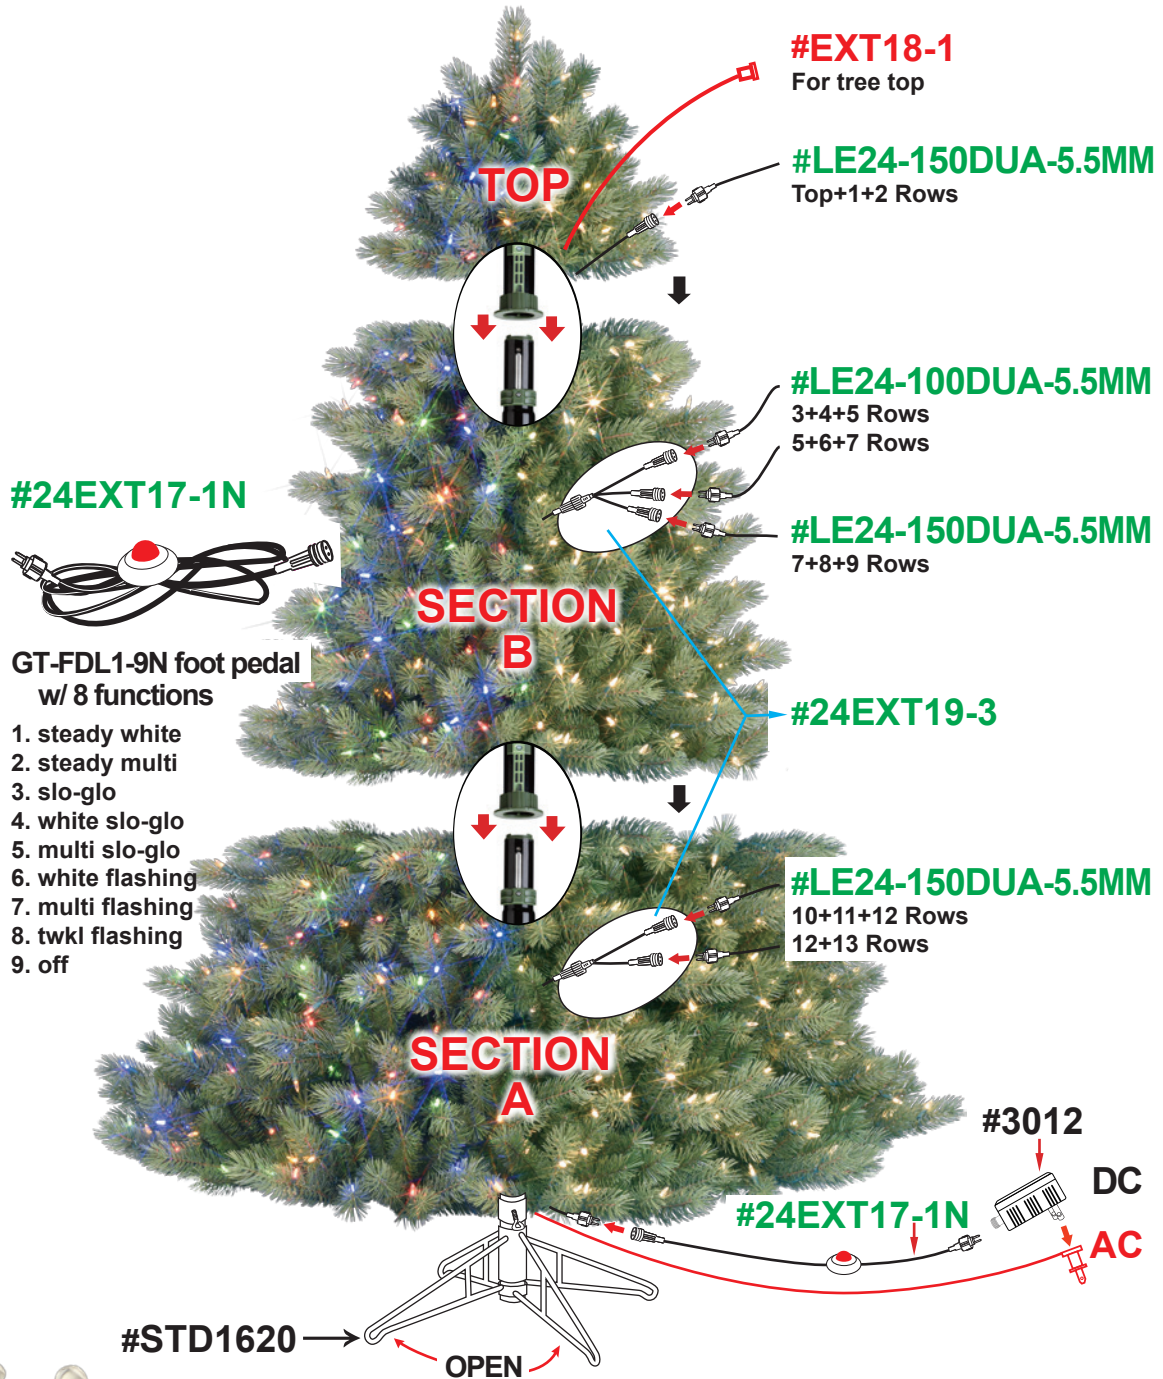

# 7.5' SCOTCH PINE

800 LED 5.5MM COLOR CHOICE LTS TOTAL WATT. 27.6W

3 YEAR  
TS: TYPE A, E & F

#22038LO

SKU# 4950711

UPC# 803993220383

**#SP25**  
LED 5.5MM  
COLOR CHOICE