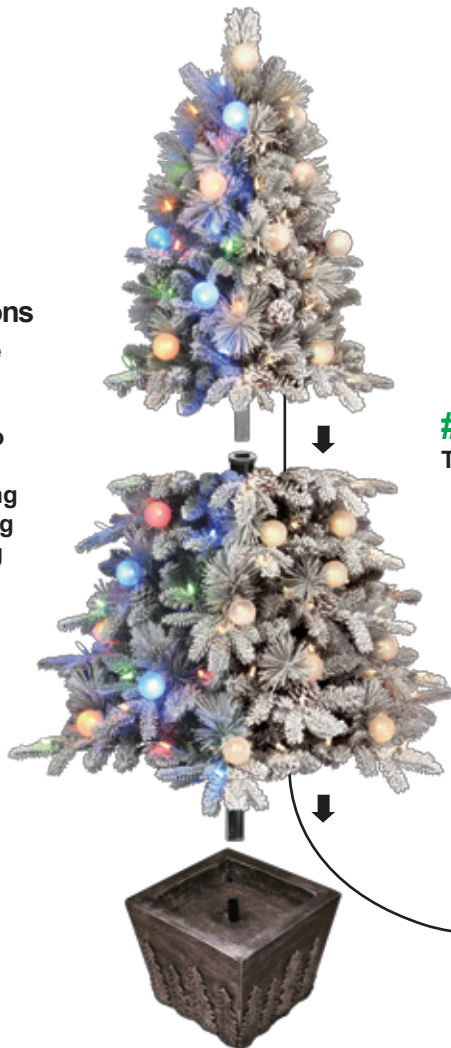

5' POTTED FLOCKED CANDLEWOOD PINE

150 LED 7MM COLOR CHOICE LTS TOTAL WATT. 12.6W

2 YEAR
TS: TYPE C & E

#22043LO

SKU# 4986264

UPC# 803993220437

GT-DL1-9N
w/ 8 functions

1. steady white
2. steady multi
3. slo-glo
4. white slo-glo
5. multi slo-glo
6. white flashing
7. multi flashing
8. twkl flashing
9. off

#LE24-150F-DUA-7MM

Top+1+2+3 Rows

#3005

DC

#SP22
LED 7MM
COLOR CHOICE